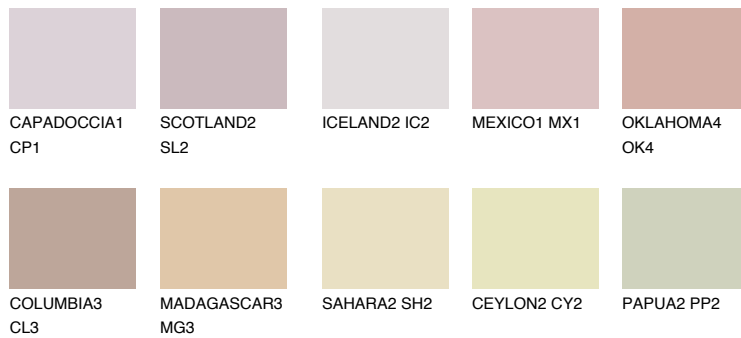

# COLOUR DETAILS

### Matching colours

#### COLOURS

#### INTENSE

For more information on plasters and paints, go to [www.ceresit.it](http://www.ceresit.it)

\*The presented colours refer to plasters and paints offered by Ceresit. Due to the use of digital techniques, the presented colours might not represent the original ones, thus they cannot be considered as a reliable colour presentation. We recommend checking the authentic colour samples.