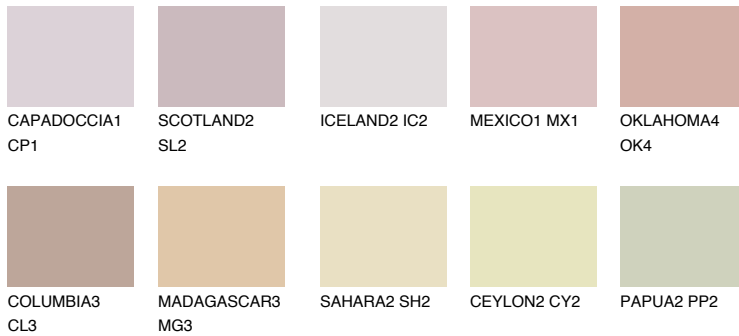

COLOUR DETAILS

ASTURIA3 AS3

45% TSR 46%

Matching colours

COLOURS

INTENSE

For more information on plasters and paints, go to www.ceresit.it

*The presented colours refer to plasters and paints offered by Ceresit. Due to the use of digital techniques, the presented colours might not represent the original ones, thus they cannot be considered as a reliable colour presentation. We recommend checking the authentic colour samples.