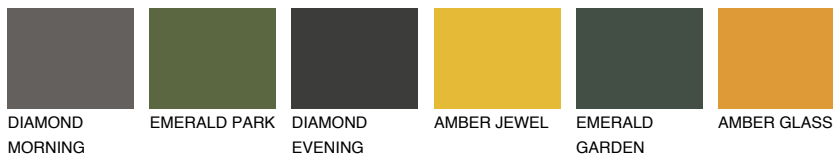

COLOUR DETAILS

ASTURIA3 AS3

45% TSR 46%

Matching colours

COLOURS

INTENSE

For more information on plasters and paints, go to www.ceresit.it

*The presented colours refer to plasters and paints offered by Ceresit. Due to the use of digital techniques, the presented colours might not represent the original ones, thus they cannot be considered as a reliable colour presentation. We recommend checking the authentic colour samples.