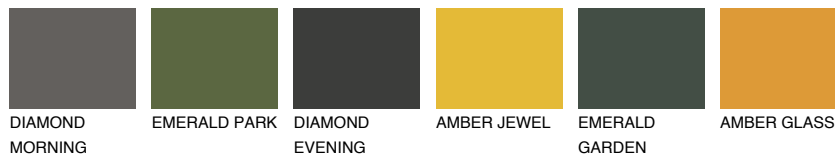

COLOUR DETAILS

ASTURIA3 AS3

45% TSR 46%

Matching colours

COLOURS

INTENSE

For more information on plasters and paints, go to www.ceresit.it

*The presented colours refer to plasters and paints offered by Ceresit. Due to the use of digital techniques, the presented colours might not represent the original ones, thus they cannot be considered as a reliable colour presentation. We recommend checking the authentic colour samples.