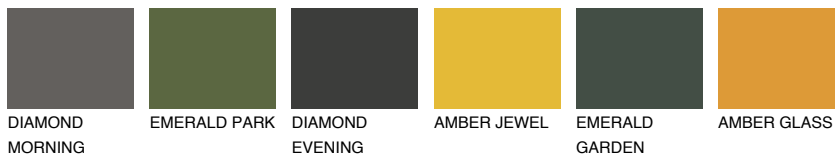

COLOUR DETAILS

ASTURIA3 AS3

45% TSR 46%

Matching colours

COLOURS

INTENSE

For more information on plasters and paints, go to www.ceresit.it

*The presented colours refer to plasters and paints offered by Ceresit. Due to the use of digital techniques, the presented colours might not represent the original ones, thus they cannot be considered as a reliable colour presentation. We recommend checking the authentic colour samples.