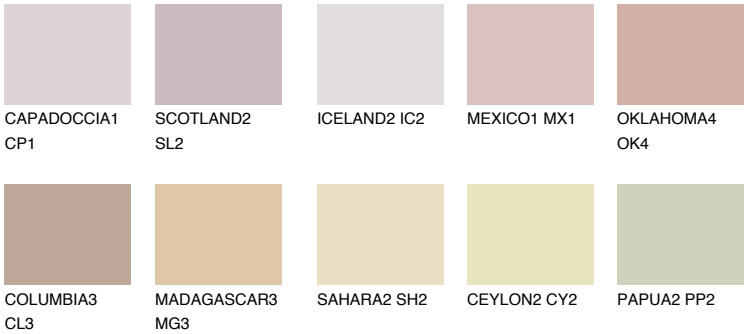

ASTURIA3 AS3

45% TSR 46%

Matching colours

COLOURS

INTENSE

For more information on plasters and paints, go to www.ceresit.it

*The presented colours refer to plasters and paints offered by Ceresit. Due to the use of digital techniques, the presented colours might not represent the original ones, thus they cannot be considered as a reliable colour presentation. We recommend checking the authentic colour samples.