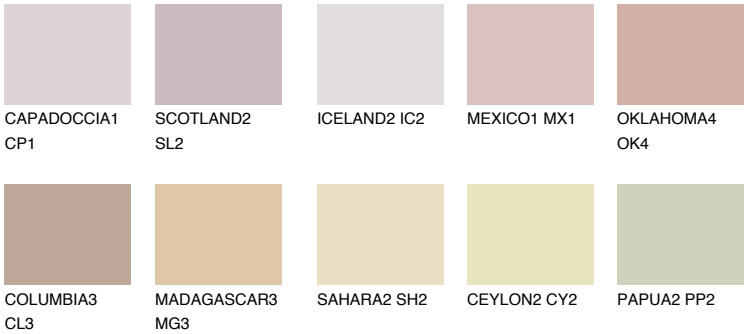

## ASTURIA3 AS3

45% TSR 46%

### Matching colours

#### COLOURS

#### INTENSE

For more information on plasters and paints, go to [www.ceresit.it](http://www.ceresit.it)

\*The presented colours refer to plasters and paints offered by Ceresit. Due to the use of digital techniques, the presented colours might not represent the original ones, thus they cannot be considered as a reliable colour presentation. We recommend checking the authentic colour samples.