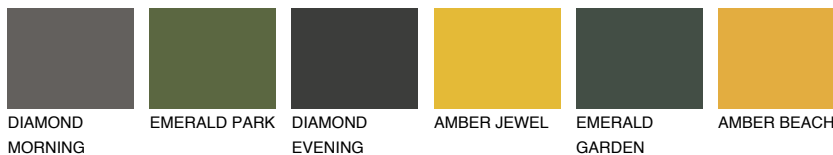

ASTURIA4 AS4

☀️ 30%   **TSR 34%**

Matching colours

COLOURS

INTENSE

For more information on plasters and paints, go to
www.ceresit.it

*The presented colours refer to plasters and paints offered by Ceresit. Due to the use of digital techniques, the presented colours might not represent the original ones, thus they cannot be considered as a reliable colour presentation. We recommend checking the authentic colour samples.