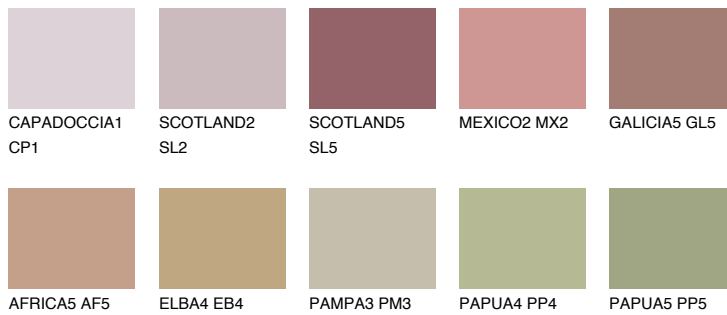

ASTURIA4 AS4

30% TSR 34%

Matching colours

COLOURS

INTENSE

For more information on plasters and paints, go to www.ceresit.it

*The presented colours refer to plasters and paints offered by Ceresit. Due to the use of digital techniques, the presented colours might not represent the original ones, thus they cannot be considered as a reliable colour presentation. We recommend checking the authentic colour samples.