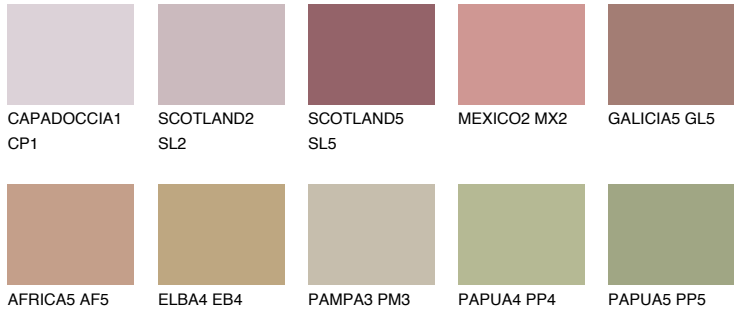

COLOUR DETAILS

ASTURIA4 AS4

30% TSR 34%

Matching colours

COLOURS

INTENSE

For more information on plasters and paints, go to www.ceresit.it

*The presented colours refer to plasters and paints offered by Ceresit. Due to the use of digital techniques, the presented colours might not represent the original ones, thus they cannot be considered as a reliable colour presentation. We recommend checking the authentic colour samples.