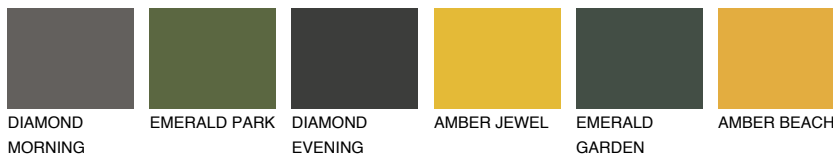

ASTURIA4 AS4

30% TSR 34%

Matching colours

COLOURS

INTENSE

For more information on plasters and paints, go to www.ceresit.it

*The presented colours refer to plasters and paints offered by Ceresit. Due to the use of digital techniques, the presented colours might not represent the original ones, thus they cannot be considered as a reliable colour presentation. We recommend checking the authentic colour samples.