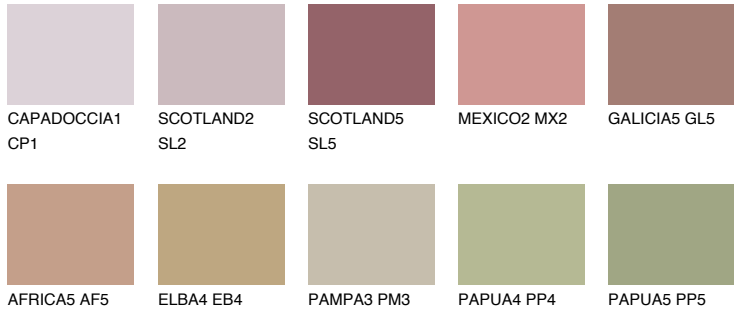

# COLOUR DETAILS

### Matching colours

#### COLOURS

#### INTENSE

For more information on plasters and paints, go to [www.ceresit.it](http://www.ceresit.it)

\*The presented colours refer to plasters and paints offered by Ceresit. Due to the use of digital techniques, the presented colours might not represent the original ones, thus they cannot be considered as a reliable colour presentation. We recommend checking the authentic colour samples.