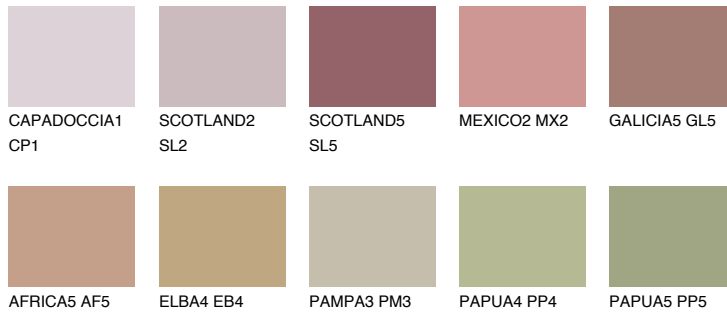

## ASTURIA4 AS4

☀️ 30%    **TSR 34%**

### Matching colours

#### COLOURS

#### INTENSE

For more information on plasters and paints, go to  
[www.ceresit.it](http://www.ceresit.it)

\*The presented colours refer to plasters and paints offered by Ceresit. Due to the use of digital techniques, the presented colours might not represent the original ones, thus they cannot be considered as a reliable colour presentation. We recommend checking the authentic colour samples.