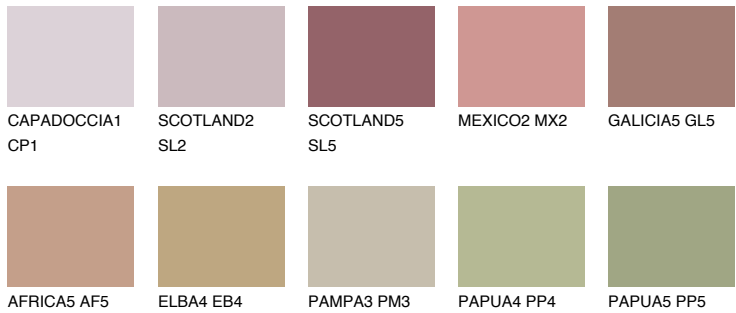

COLOUR DETAILS

ASTURIA4 AS4

30% TSR 34%

Matching colours

COLOURS

INTENSE

For more information on plasters and paints, go to www.ceresit.it

*The presented colours refer to plasters and paints offered by Ceresit. Due to the use of digital techniques, the presented colours might not represent the original ones, thus they cannot be considered as a reliable colour presentation. We recommend checking the authentic colour samples.