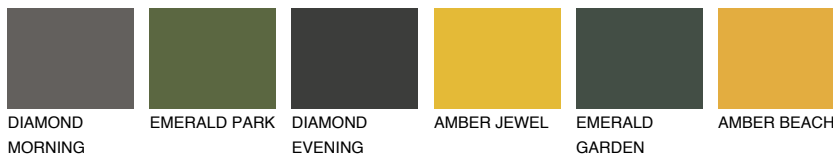

ASTURIA4 AS4

☀ 30% **TSR 34%**

Matching colours

COLOURS

INTENSE

For more information on plasters and paints, go to
www.ceresit.it

*The presented colours refer to plasters and paints offered by Ceresit. Due to the use of digital techniques, the presented colours might not represent the original ones, thus they cannot be considered as a reliable colour presentation. We recommend checking the authentic colour samples.