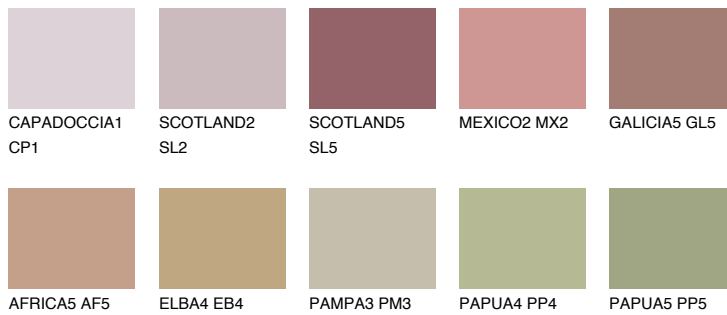

ASTURIA4 AS4

☀ 30% **TSR 34%**

Matching colours

COLOURS

INTENSE

For more information on plasters and paints, go to
www.ceresit.it

*The presented colours refer to plasters and paints offered by Ceresit. Due to the use of digital techniques, the presented colours might not represent the original ones, thus they cannot be considered as a reliable colour presentation. We recommend checking the authentic colour samples.