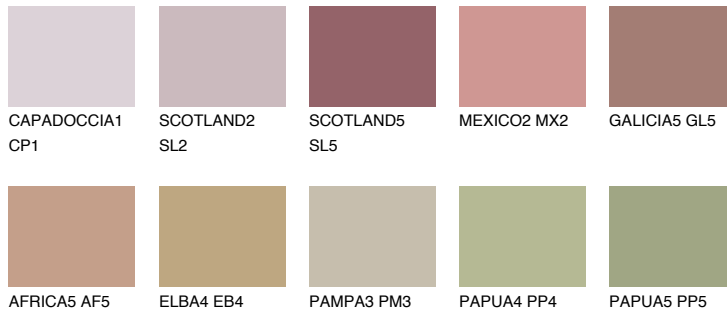

COLOUR DETAILS

ASTURIA4 AS4

30% TSR 34%

Matching colours

COLOURS

INTENSE

For more information on plasters and paints, go to www.ceresit.it

*The presented colours refer to plasters and paints offered by Ceresit. Due to the use of digital techniques, the presented colours might not represent the original ones, thus they cannot be considered as a reliable colour presentation. We recommend checking the authentic colour samples.