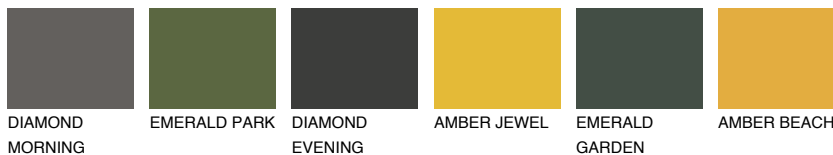

COLOUR DETAILS

ASTURIA4 AS4

30% TSR 34%

Matching colours

COLOURS

INTENSE

For more information on plasters and paints, go to www.ceresit.it

*The presented colours refer to plasters and paints offered by Ceresit. Due to the use of digital techniques, the presented colours might not represent the original ones, thus they cannot be considered as a reliable colour presentation. We recommend checking the authentic colour samples.