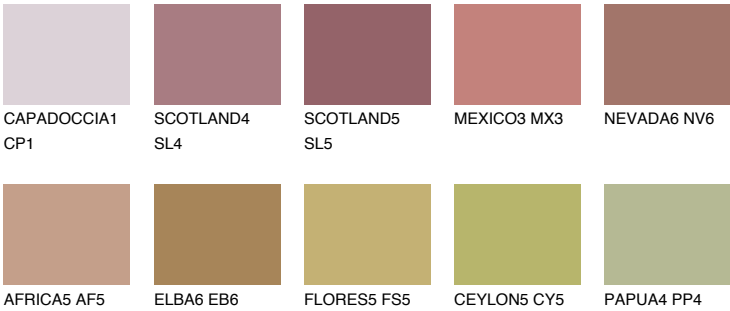

COLOUR DETAILS

ASTURIA5 AS5

☀️ 23% **TSR 30%**

Matching colours

COLOURS

INTENSE

For more information on plasters and paints, go to www.ceresit.it

*The presented colours refer to plasters and paints offered by Ceresit. Due to the use of digital techniques, the presented colours might not represent the original ones, thus they cannot be considered as a reliable colour presentation. We recommend checking the authentic colour samples.