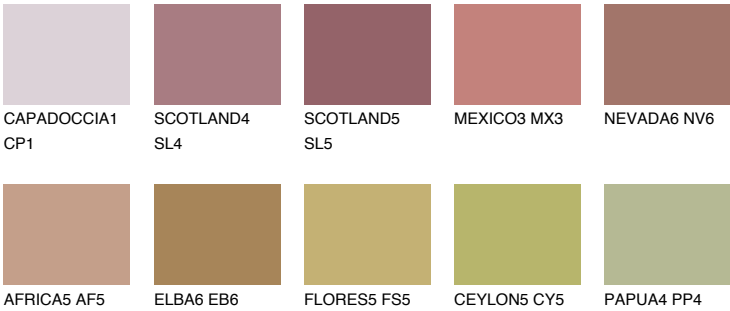

ASTURIA5 AS5

23% **TSR** 30%

Matching colours

COLOURS

INTENSE

For more information on plasters and paints, go to www.ceresit.it

*The presented colours refer to plasters and paints offered by Ceresit. Due to the use of digital techniques, the presented colours might not represent the original ones, thus they cannot be considered as a reliable colour presentation. We recommend checking the authentic colour samples.