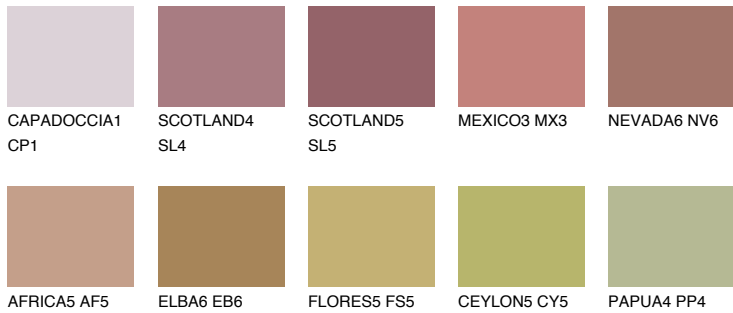

COLOUR DETAILS

ASTURIA5 AS5

☀ 23% **TSR 30%**

Matching colours

COLOURS

INTENSE

For more information on plasters and paints, go to www.ceresit.it

*The presented colours refer to plasters and paints offered by Ceresit. Due to the use of digital techniques, the presented colours might not represent the original ones, thus they cannot be considered as a reliable colour presentation. We recommend checking the authentic colour samples.