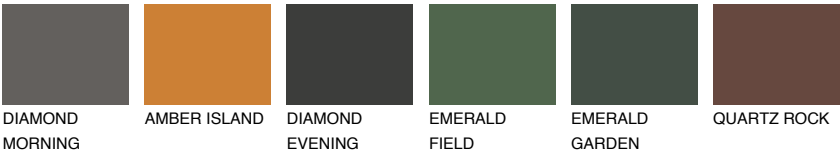

COLOUR DETAILS

ASTURIA5 AS5

☀️ 23% **TSR 30%**

Matching colours

COLOURS

INTENSE

For more information on plasters and paints, go to www.ceresit.it

*The presented colours refer to plasters and paints offered by Ceresit. Due to the use of digital techniques, the presented colours might not represent the original ones, thus they cannot be considered as a reliable colour presentation. We recommend checking the authentic colour samples.