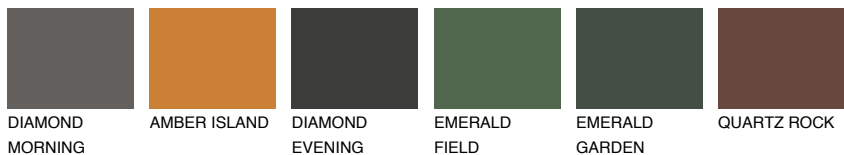

COLOUR DETAILS

ASTURIA5 AS5

☀ 23% **TSR 30%**

Matching colours

COLOURS

INTENSE

For more information on plasters and paints, go to www.ceresit.it

*The presented colours refer to plasters and paints offered by Ceresit. Due to the use of digital techniques, the presented colours might not represent the original ones, thus they cannot be considered as a reliable colour presentation. We recommend checking the authentic colour samples.