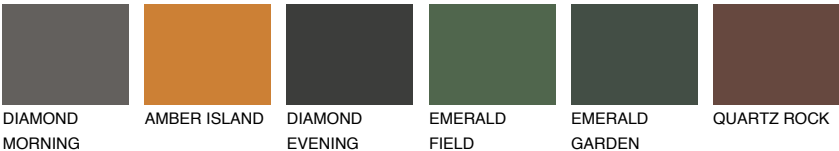

ASTURIA5 AS5

23% **TSR** 30%

Matching colours

COLOURS

INTENSE

For more information on plasters and paints, go to www.ceresit.it

*The presented colours refer to plasters and paints offered by Ceresit. Due to the use of digital techniques, the presented colours might not represent the original ones, thus they cannot be considered as a reliable colour presentation. We recommend checking the authentic colour samples.