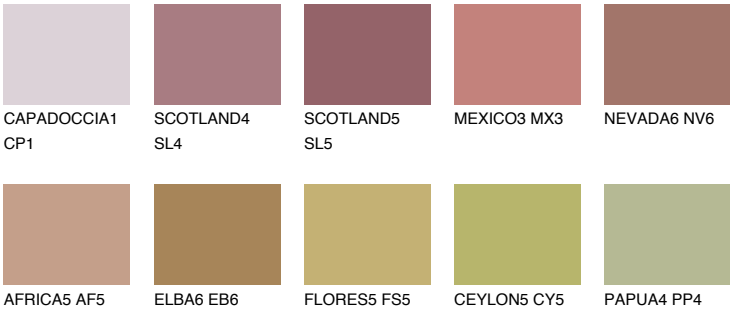

ASTURIA5 AS5

☀ 23% **TSR 30%**

Matching colours

COLOURS

INTENSE

For more information on plasters and paints, go to www.ceresit.it

*The presented colours refer to plasters and paints offered by Ceresit. Due to the use of digital techniques, the presented colours might not represent the original ones, thus they cannot be considered as a reliable colour presentation. We recommend checking the authentic colour samples.