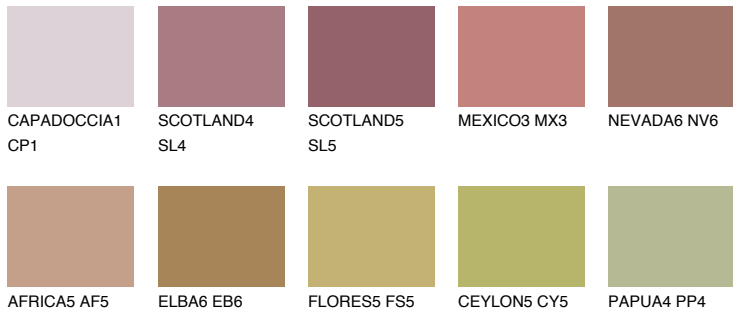

# COLOUR DETAILS

### Matching colours

#### COLOURS

#### INTENSE

For more information on plasters and paints, go to  
[www.ceresit.it](http://www.ceresit.it)

\*The presented colours refer to plasters and paints offered by Ceresit. Due to the use of digital techniques, the presented colours might not represent the original ones, thus they cannot be considered as a reliable colour presentation. We recommend checking the authentic colour samples.