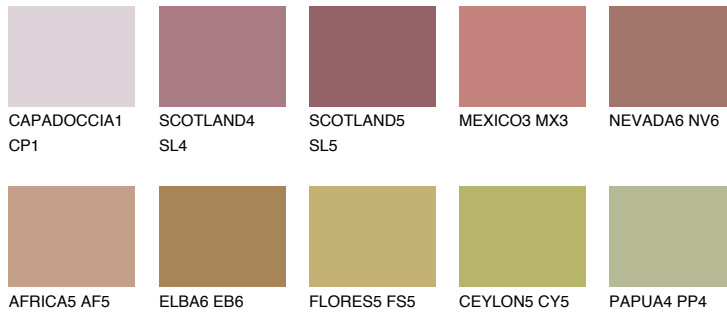

COLOUR DETAILS

ASTURIA5 AS5

☀ 23% **TSR 30%**

Matching colours

COLOURS

INTENSE

For more information on plasters and paints, go to www.ceresit.it

*The presented colours refer to plasters and paints offered by Ceresit. Due to the use of digital techniques, the presented colours might not represent the original ones, thus they cannot be considered as a reliable colour presentation. We recommend checking the authentic colour samples.