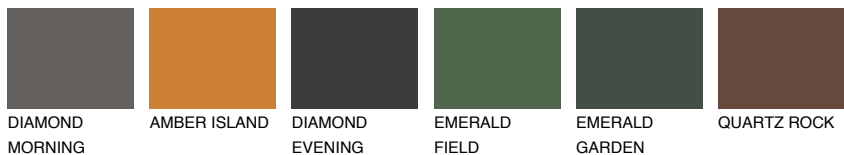

COLOUR DETAILS

ASTURIA5 AS5

☀ 23%   **TSR 30%**

Matching colours

COLOURS

INTENSE

For more information on plasters and paints, go to
www.ceresit.it

*The presented colours refer to plasters and paints offered by Ceresit. Due to the use of digital techniques, the presented colours might not represent the original ones, thus they cannot be considered as a reliable colour presentation. We recommend checking the authentic colour samples.