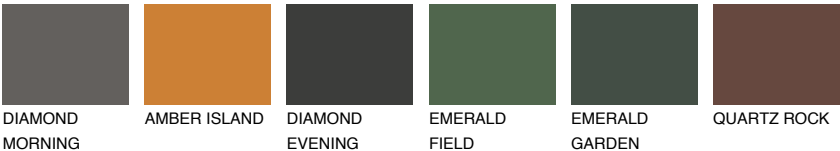

ASTURIA5 AS5

☀ 23% **TSR 30%**

Matching colours

COLOURS

INTENSE

For more information on plasters and paints, go to www.ceresit.it

*The presented colours refer to plasters and paints offered by Ceresit. Due to the use of digital techniques, the presented colours might not represent the original ones, thus they cannot be considered as a reliable colour presentation. We recommend checking the authentic colour samples.