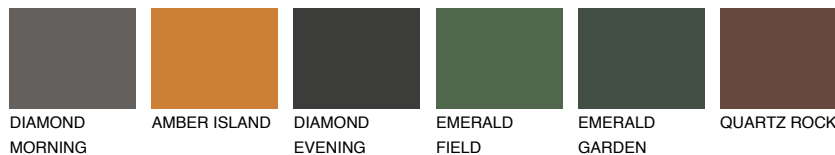

COLOUR DETAILS

ASTURIA5 AS5

☀ 23% **TSR 30%**

Matching colours

COLOURS

INTENSE

For more information on plasters and paints, go to www.ceresit.it

*The presented colours refer to plasters and paints offered by Ceresit. Due to the use of digital techniques, the presented colours might not represent the original ones, thus they cannot be considered as a reliable colour presentation. We recommend checking the authentic colour samples.