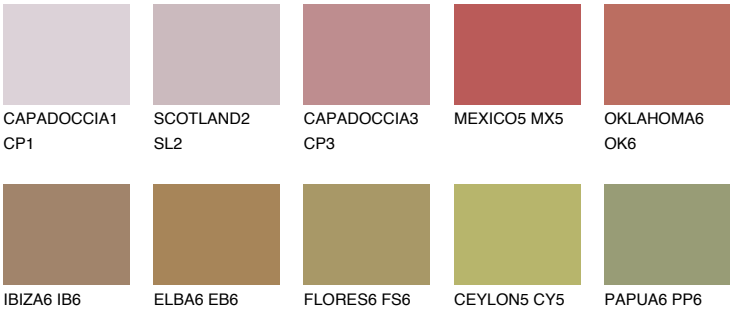

ASTURIA6 AS6

18% **TSR** 26%

Matching colours

COLOURS

INTENSE

For more information on plasters and paints, go to www.ceresit.it

*The presented colours refer to plasters and paints offered by Ceresit. Due to the use of digital techniques, the presented colours might not represent the original ones, thus they cannot be considered as a reliable colour presentation. We recommend checking the authentic colour samples.