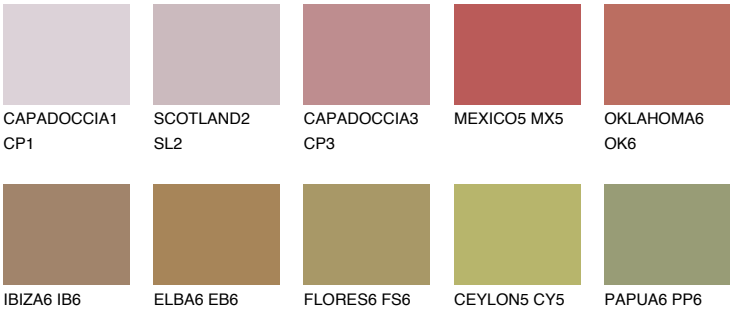

ASTURIA6 AS6

18% TSR 26%

Matching colours

COLOURS

INTENSE

For more information on plasters and paints, go to www.ceresit.it

*The presented colours refer to plasters and paints offered by Ceresit. Due to the use of digital techniques, the presented colours might not represent the original ones, thus they cannot be considered as a reliable colour presentation. We recommend checking the authentic colour samples.