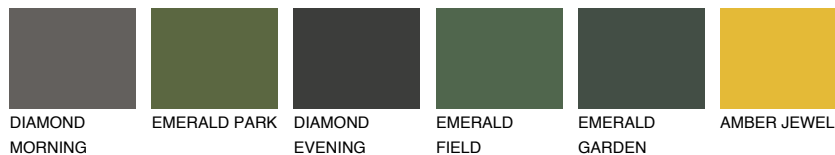

COLOUR DETAILS

GALICIA1 GL1

62% **TSR** 60%

Matching colours

COLOURS

INTENSE

For more information on plasters and paints, go to www.ceresit.it

*The presented colours refer to plasters and paints offered by Ceresit. Due to the use of digital techniques, the presented colours might not represent the original ones, thus they cannot be considered as a reliable colour presentation. We recommend checking the authentic colour samples.