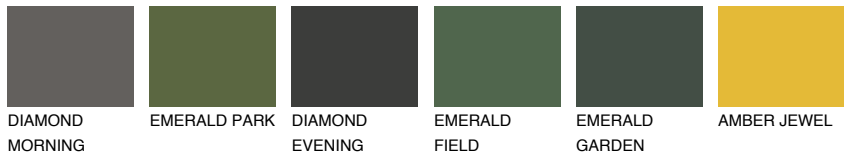

COLOUR DETAILS

GALICIA1 GL1

62% **TSR** 60%

Matching colours

COLOURS

INTENSE

For more information on plasters and paints, go to www.ceresit.it

*The presented colours refer to plasters and paints offered by Ceresit. Due to the use of digital techniques, the presented colours might not represent the original ones, thus they cannot be considered as a reliable colour presentation. We recommend checking the authentic colour samples.