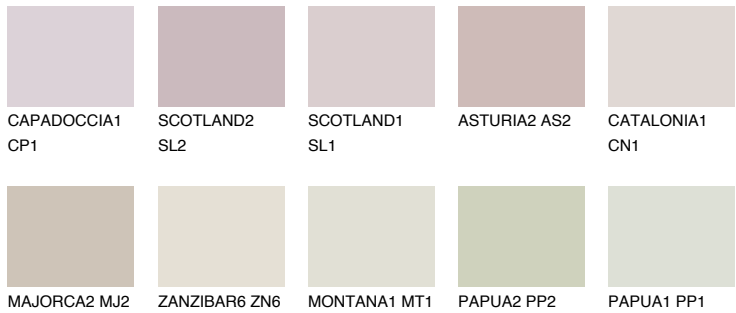

COLOUR DETAILS

GALICIA1 GL1

62% **TSR** 60%

Matching colours

COLOURS

INTENSE

For more information on plasters and paints, go to www.ceresit.it

*The presented colours refer to plasters and paints offered by Ceresit. Due to the use of digital techniques, the presented colours might not represent the original ones, thus they cannot be considered as a reliable colour presentation. We recommend checking the authentic colour samples.