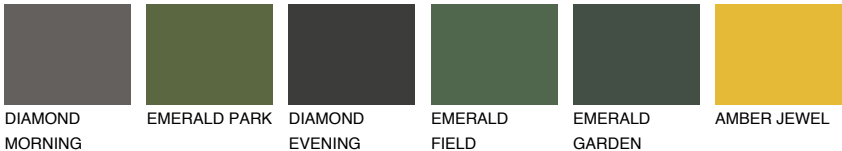

COLOUR DETAILS

GALICIA1 GL1

62% TSR 60%

Matching colours

COLOURS

INTENSE

For more information on plasters and paints, go to www.ceresit.it

*The presented colours refer to plasters and paints offered by Ceresit. Due to the use of digital techniques, the presented colours might not represent the original ones, thus they cannot be considered as a reliable colour presentation. We recommend checking the authentic colour samples.