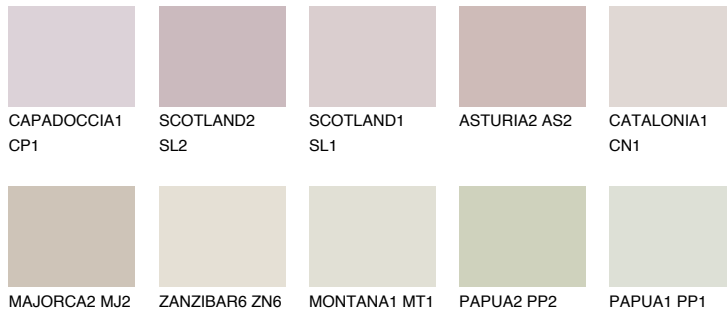

COLOUR DETAILS

GALICIA1 GL1

62% **TSR** 60%

Matching colours

COLOURS

INTENSE

For more information on plasters and paints, go to www.ceresit.it

*The presented colours refer to plasters and paints offered by Ceresit. Due to the use of digital techniques, the presented colours might not represent the original ones, thus they cannot be considered as a reliable colour presentation. We recommend checking the authentic colour samples.