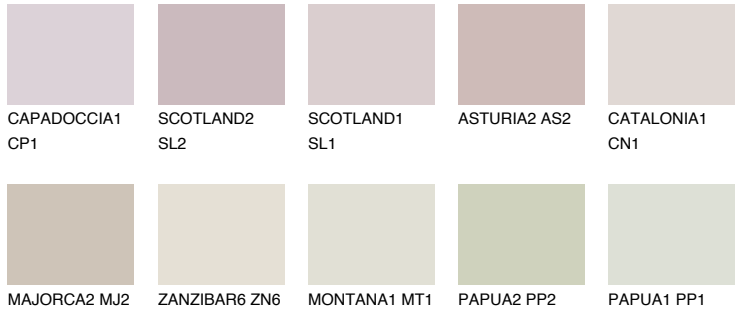

COLOUR DETAILS

GALICIA1 GL1

62% **TSR** 60%

Matching colours

COLOURS

INTENSE

For more information on plasters and paints, go to www.ceresit.it

*The presented colours refer to plasters and paints offered by Ceresit. Due to the use of digital techniques, the presented colours might not represent the original ones, thus they cannot be considered as a reliable colour presentation. We recommend checking the authentic colour samples.