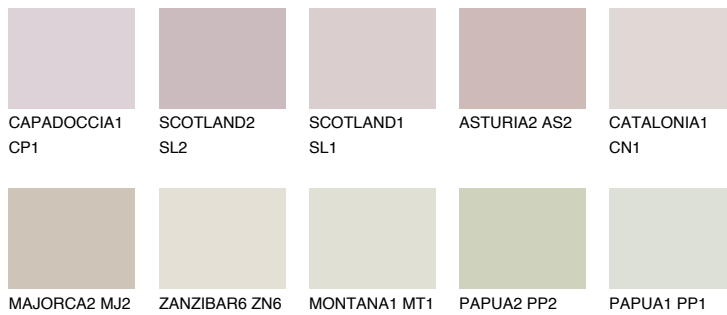

COLOUR DETAILS

GALICIA1 GL1

62% TSR 60%

Matching colours

COLOURS

INTENSE

For more information on plasters and paints, go to www.ceresit.it

*The presented colours refer to plasters and paints offered by Ceresit. Due to the use of digital techniques, the presented colours might not represent the original ones, thus they cannot be considered as a reliable colour presentation. We recommend checking the authentic colour samples.