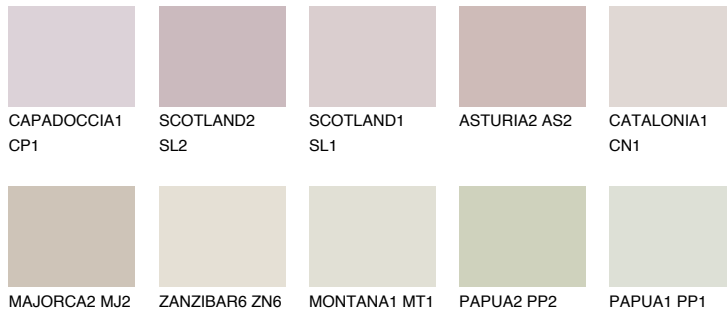

COLOUR DETAILS

GALICIA1 GL1

62% TSR 60%

Matching colours

COLOURS

INTENSE

For more information on plasters and paints, go to www.ceresit.it

*The presented colours refer to plasters and paints offered by Ceresit. Due to the use of digital techniques, the presented colours might not represent the original ones, thus they cannot be considered as a reliable colour presentation. We recommend checking the authentic colour samples.