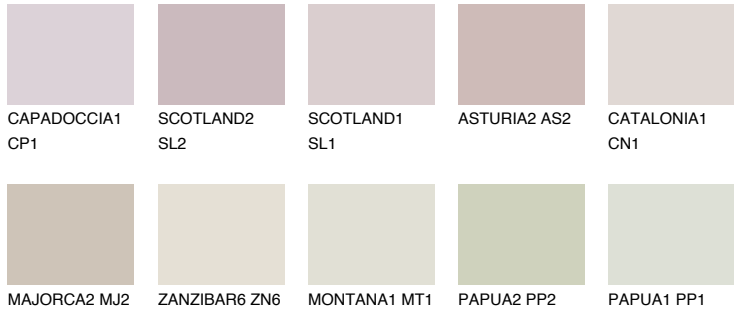

# COLOUR DETAILS

### Matching colours

#### COLOURS

#### INTENSE

For more information on plasters and paints, go to [www.ceresit.it](http://www.ceresit.it)

\*The presented colours refer to plasters and paints offered by Ceresit. Due to the use of digital techniques, the presented colours might not represent the original ones, thus they cannot be considered as a reliable colour presentation. We recommend checking the authentic colour samples.