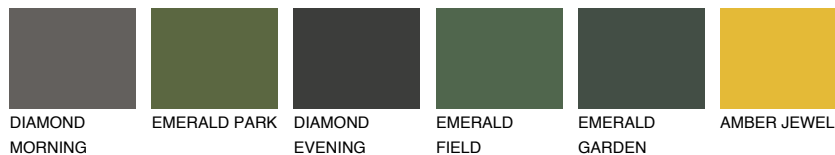

COLOUR DETAILS

GALICIA1 GL1

62% TSR 60%

Matching colours

COLOURS

INTENSE

For more information on plasters and paints, go to www.ceresit.it

*The presented colours refer to plasters and paints offered by Ceresit. Due to the use of digital techniques, the presented colours might not represent the original ones, thus they cannot be considered as a reliable colour presentation. We recommend checking the authentic colour samples.