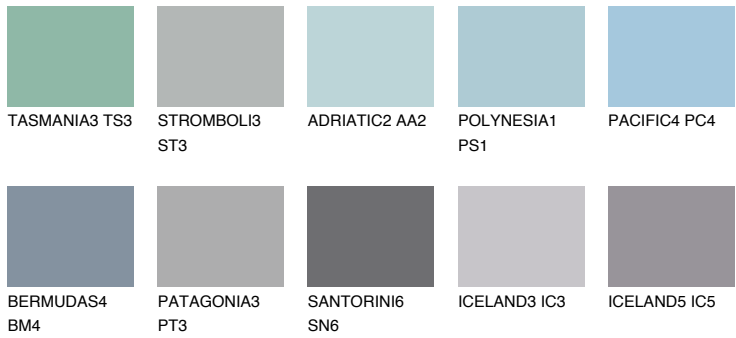

# COLOUR DETAILS

## SAMOA2 SA2

52% TSR 57%

### Matching colours

#### COLOURS