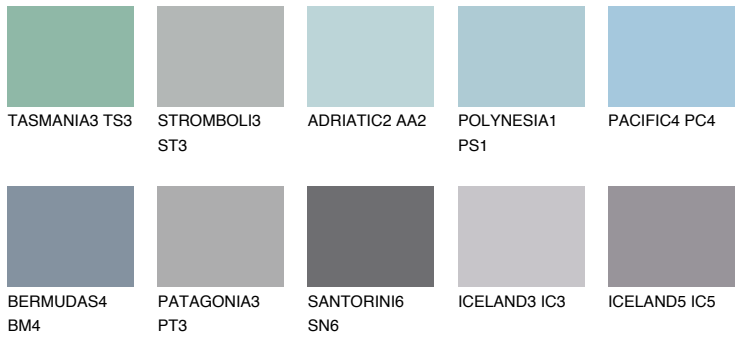

COLOUR DETAILS

SAMOA2 SA2

52% TSR 57%

Matching colours

COLOURS

INTENSE

For more information on plasters and paints, go to www.ceresit.it

*The presented colours refer to plasters and paints offered by Ceresit. Due to the use of digital techniques, the presented colours might not represent the original ones, thus they cannot be considered as a reliable colour presentation. We recommend checking the authentic colour samples.