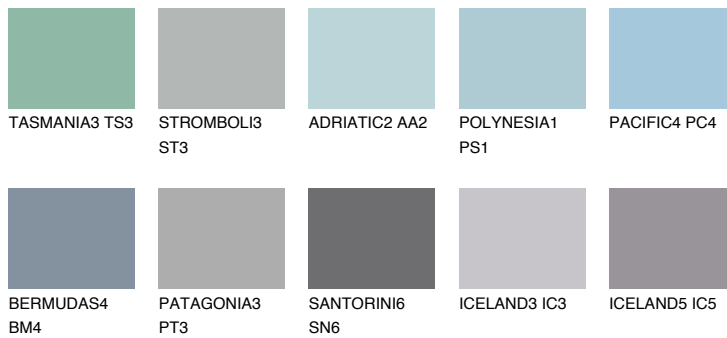

COLOUR DETAILS

SAMOA2 SA2

52% TSR 57%

Matching colours

COLOURS

INTENSE

For more information on plasters and paints, go to www.ceresit.it

*The presented colours refer to plasters and paints offered by Ceresit. Due to the use of digital techniques, the presented colours might not represent the original ones, thus they cannot be considered as a reliable colour presentation. We recommend checking the authentic colour samples.