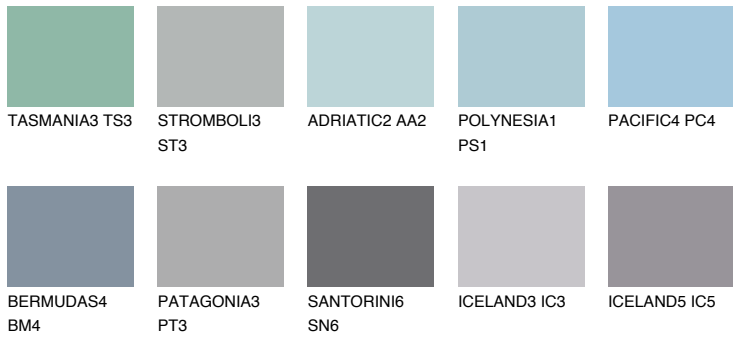

COLOUR DETAILS

SAMOA2 SA2

52% TSR 57%

Matching colours

COLOURS

INTENSE

For more information on plasters and paints, go to www.ceresit.it

*The presented colours refer to plasters and paints offered by Ceresit. Due to the use of digital techniques, the presented colours might not represent the original ones, thus they cannot be considered as a reliable colour presentation. We recommend checking the authentic colour samples.