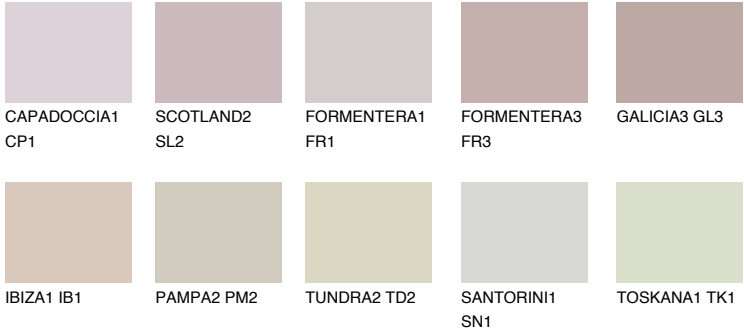

GALICIA2 GL2

53% **TSR** 58%

Matching colours

COLOURS

INTENSE

For more information on plasters and paints, go to www.ceresit.it

*The presented colours refer to plasters and paints offered by Ceresit. Due to the use of digital techniques, the presented colours might not represent the original ones, thus they cannot be considered as a reliable colour presentation. We recommend checking the authentic colour samples.