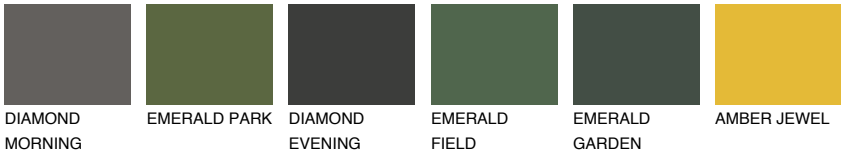

COLOUR DETAILS

GALICIA2 GL2

53% **TSR** 58%

Matching colours

COLOURS

INTENSE

For more information on plasters and paints, go to www.ceresit.it

*The presented colours refer to plasters and paints offered by Ceresit. Due to the use of digital techniques, the presented colours might not represent the original ones, thus they cannot be considered as a reliable colour presentation. We recommend checking the authentic colour samples.