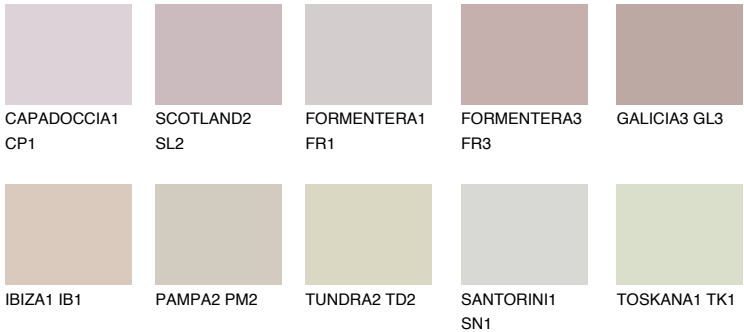

## GALICIA2 GL2

53% **TSR** 58%

### Matching colours

#### COLOURS

#### INTENSE

For more information on plasters and paints, go to [www.ceresit.it](http://www.ceresit.it)

\*The presented colours refer to plasters and paints offered by Ceresit. Due to the use of digital techniques, the presented colours might not represent the original ones, thus they cannot be considered as a reliable colour presentation. We recommend checking the authentic colour samples.