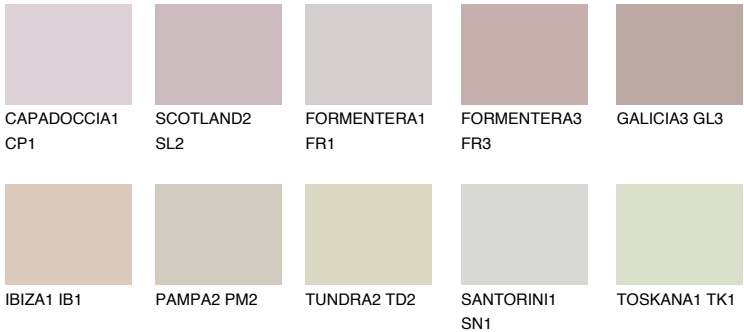

COLOUR DETAILS

GALICIA2 GL2

53% **TSR** 58%

Matching colours

COLOURS

INTENSE

For more information on plasters and paints, go to www.ceresit.it

*The presented colours refer to plasters and paints offered by Ceresit. Due to the use of digital techniques, the presented colours might not represent the original ones, thus they cannot be considered as a reliable colour presentation. We recommend checking the authentic colour samples.