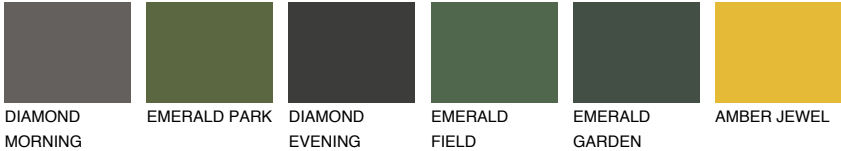

GALICIA2 GL2

53% **TSR** 58%

Matching colours

COLOURS

INTENSE

For more information on plasters and paints, go to www.ceresit.it

*The presented colours refer to plasters and paints offered by Ceresit. Due to the use of digital techniques, the presented colours might not represent the original ones, thus they cannot be considered as a reliable colour presentation. We recommend checking the authentic colour samples.