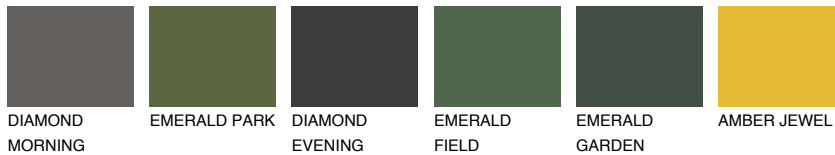

COLOUR DETAILS

GALICIA2 GL2

53% TSR 58%

Matching colours

COLOURS

INTENSE

For more information on plasters and paints, go to www.ceresit.it

*The presented colours refer to plasters and paints offered by Ceresit. Due to the use of digital techniques, the presented colours might not represent the original ones, thus they cannot be considered as a reliable colour presentation. We recommend checking the authentic colour samples.