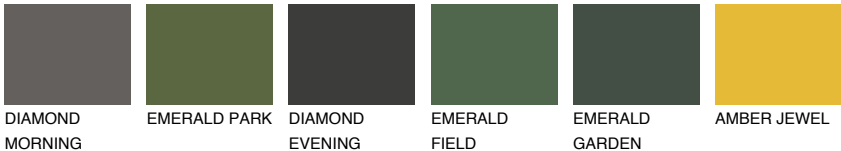

GALICIA2 GL2

53% **TSR** 58%

Matching colours

COLOURS

INTENSE

For more information on plasters and paints, go to www.ceresit.it

*The presented colours refer to plasters and paints offered by Ceresit. Due to the use of digital techniques, the presented colours might not represent the original ones, thus they cannot be considered as a reliable colour presentation. We recommend checking the authentic colour samples.