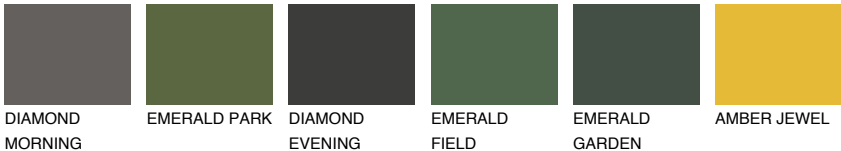

COLOUR DETAILS

GALICIA2 GL2

53% TSR 58%

Matching colours

COLOURS

INTENSE

For more information on plasters and paints, go to www.ceresit.it

*The presented colours refer to plasters and paints offered by Ceresit. Due to the use of digital techniques, the presented colours might not represent the original ones, thus they cannot be considered as a reliable colour presentation. We recommend checking the authentic colour samples.