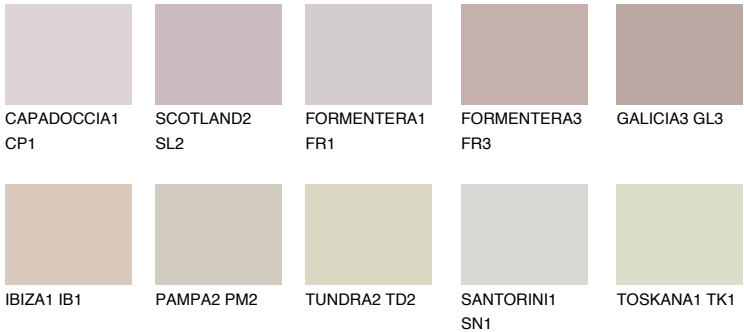

GALICIA2 GL2

53% **TSR** 58%

Matching colours

COLOURS

INTENSE

For more information on plasters and paints, go to www.ceresit.it

*The presented colours refer to plasters and paints offered by Ceresit. Due to the use of digital techniques, the presented colours might not represent the original ones, thus they cannot be considered as a reliable colour presentation. We recommend checking the authentic colour samples.