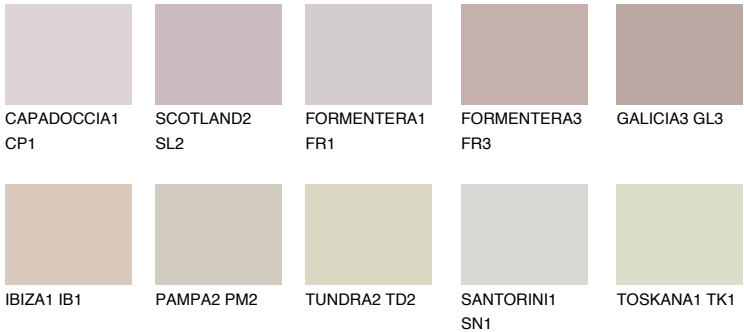

COLOUR DETAILS

GALICIA2 GL2

53% TSR 58%

Matching colours

COLOURS

INTENSE

For more information on plasters and paints, go to www.ceresit.it

*The presented colours refer to plasters and paints offered by Ceresit. Due to the use of digital techniques, the presented colours might not represent the original ones, thus they cannot be considered as a reliable colour presentation. We recommend checking the authentic colour samples.