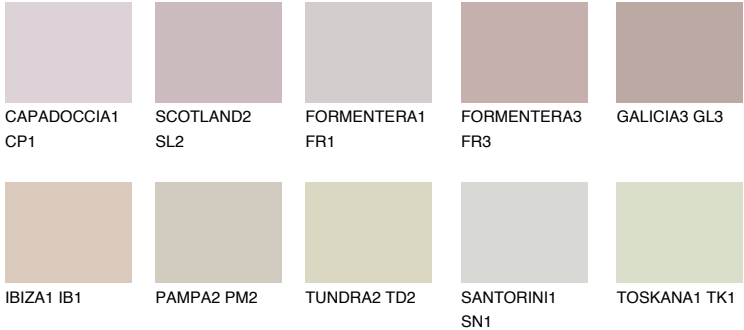

## GALICIA2 GL2

53% **TSR** 58%

### Matching colours

#### COLOURS

#### INTENSE

For more information on plasters and paints, go to [www.ceresit.it](http://www.ceresit.it)

\*The presented colours refer to plasters and paints offered by Ceresit. Due to the use of digital techniques, the presented colours might not represent the original ones, thus they cannot be considered as a reliable colour presentation. We recommend checking the authentic colour samples.