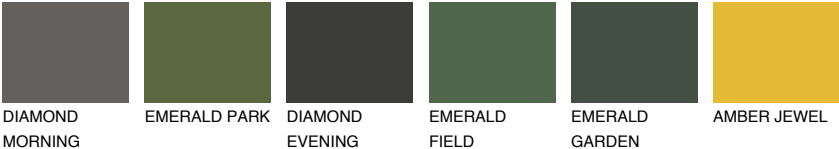

GALICIA2 GL2

53% **TSR** 58%

Matching colours

COLOURS

INTENSE

For more information on plasters and paints, go to www.ceresit.it

*The presented colours refer to plasters and paints offered by Ceresit. Due to the use of digital techniques, the presented colours might not represent the original ones, thus they cannot be considered as a reliable colour presentation. We recommend checking the authentic colour samples.