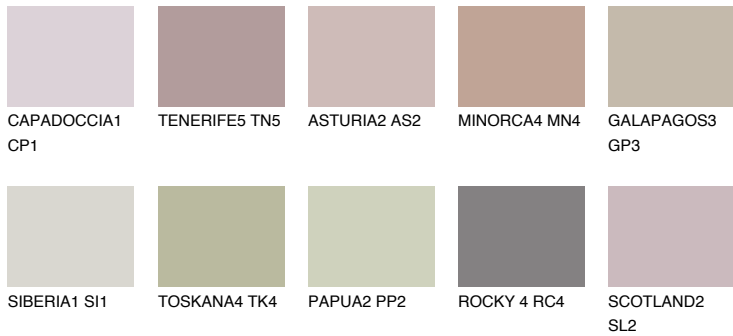

COLOUR DETAILS

GALICIA3 GL3

42% TSR 40%

Matching colours

COLOURS

INTENSE

For more information on plasters and paints, go to www.ceresit.it

*The presented colours refer to plasters and paints offered by Ceresit. Due to the use of digital techniques, the presented colours might not represent the original ones, thus they cannot be considered as a reliable colour presentation. We recommend checking the authentic colour samples.