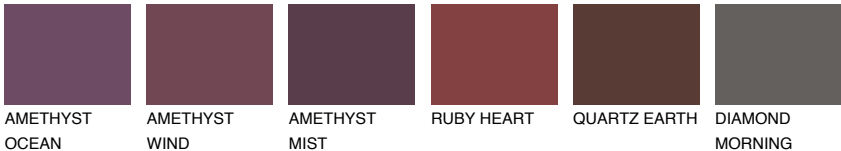

## GALICIA3 GL3

42% **TSR** 40%

### Matching colours

#### COLOURS

#### INTENSE

For more information on plasters and paints, go to [www.ceresit.it](http://www.ceresit.it)

\*The presented colours refer to plasters and paints offered by Ceresit. Due to the use of digital techniques, the presented colours might not represent the original ones, thus they cannot be considered as a reliable colour presentation. We recommend checking the authentic colour samples.