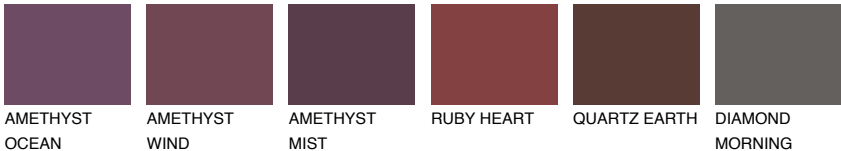

COLOUR DETAILS

GALICIA3 GL3

42% TSR 40%

Matching colours

COLOURS

INTENSE

For more information on plasters and paints, go to www.ceresit.it

*The presented colours refer to plasters and paints offered by Ceresit. Due to the use of digital techniques, the presented colours might not represent the original ones, thus they cannot be considered as a reliable colour presentation. We recommend checking the authentic colour samples.