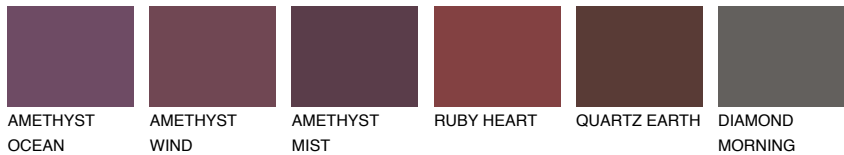

COLOUR DETAILS

GALICIA3 GL3

42% TSR 40%

Matching colours

COLOURS

INTENSE

For more information on plasters and paints, go to www.ceresit.it

*The presented colours refer to plasters and paints offered by Ceresit. Due to the use of digital techniques, the presented colours might not represent the original ones, thus they cannot be considered as a reliable colour presentation. We recommend checking the authentic colour samples.