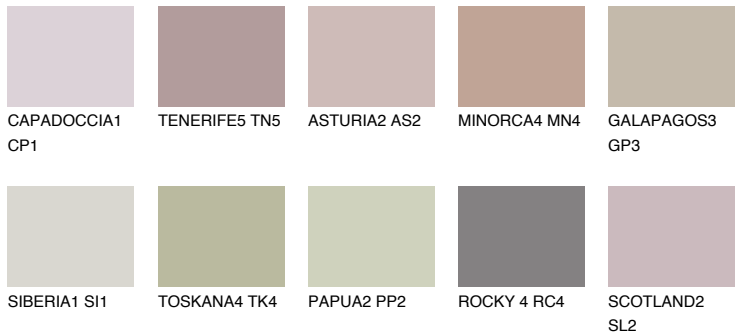

COLOUR DETAILS

GALICIA3 GL3

42% TSR 40%

Matching colours

COLOURS

INTENSE

For more information on plasters and paints, go to www.ceresit.it

*The presented colours refer to plasters and paints offered by Ceresit. Due to the use of digital techniques, the presented colours might not represent the original ones, thus they cannot be considered as a reliable colour presentation. We recommend checking the authentic colour samples.