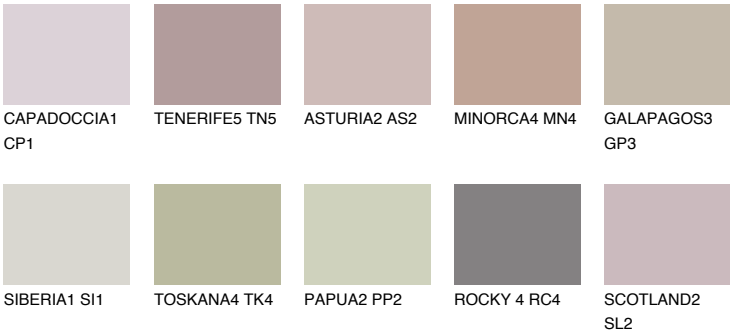

COLOUR DETAILS

GALICIA3 GL3

42% TSR 40%

Matching colours

COLOURS

INTENSE

For more information on plasters and paints, go to www.ceresit.it

*The presented colours refer to plasters and paints offered by Ceresit. Due to the use of digital techniques, the presented colours might not represent the original ones, thus they cannot be considered as a reliable colour presentation. We recommend checking the authentic colour samples.