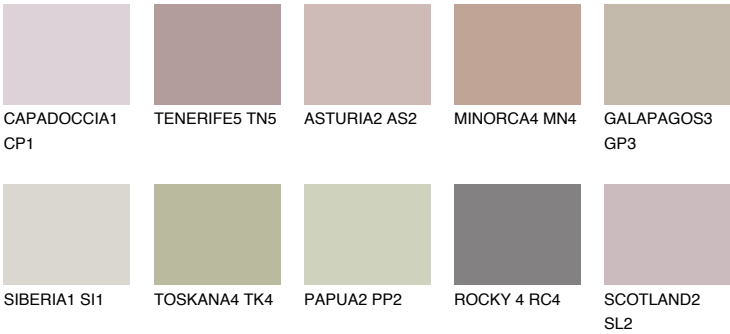

## GALICIA3 GL3

42% **TSR** 40%

### Matching colours

#### COLOURS

#### INTENSE

For more information on plasters and paints, go to [www.ceresit.it](http://www.ceresit.it)

\*The presented colours refer to plasters and paints offered by Ceresit. Due to the use of digital techniques, the presented colours might not represent the original ones, thus they cannot be considered as a reliable colour presentation. We recommend checking the authentic colour samples.