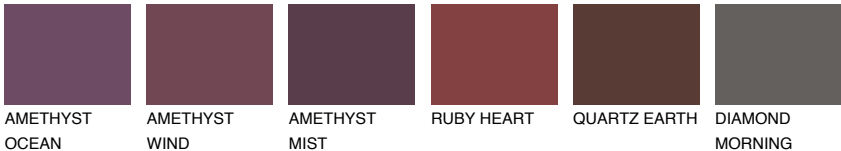

GALICIA3 GL3

42% TSR 40%

Matching colours

COLOURS

INTENSE

For more information on plasters and paints, go to www.ceresit.it

*The presented colours refer to plasters and paints offered by Ceresit. Due to the use of digital techniques, the presented colours might not represent the original ones, thus they cannot be considered as a reliable colour presentation. We recommend checking the authentic colour samples.