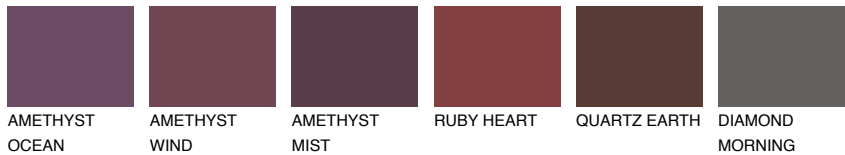

COLOUR DETAILS

GALICIA3 GL3

42% **TSR** 40%

Matching colours

COLOURS

INTENSE

For more information on plasters and paints, go to www.ceresit.it

*The presented colours refer to plasters and paints offered by Ceresit. Due to the use of digital techniques, the presented colours might not represent the original ones, thus they cannot be considered as a reliable colour presentation. We recommend checking the authentic colour samples.