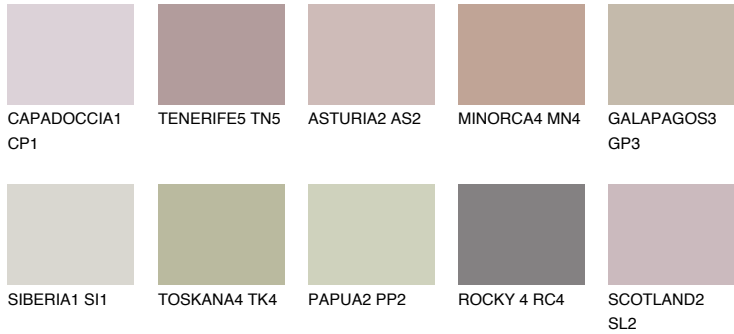

COLOUR DETAILS

GALICIA3 GL3

42% TSR 40%

Matching colours

COLOURS

INTENSE

For more information on plasters and paints, go to www.ceresit.it

*The presented colours refer to plasters and paints offered by Ceresit. Due to the use of digital techniques, the presented colours might not represent the original ones, thus they cannot be considered as a reliable colour presentation. We recommend checking the authentic colour samples.