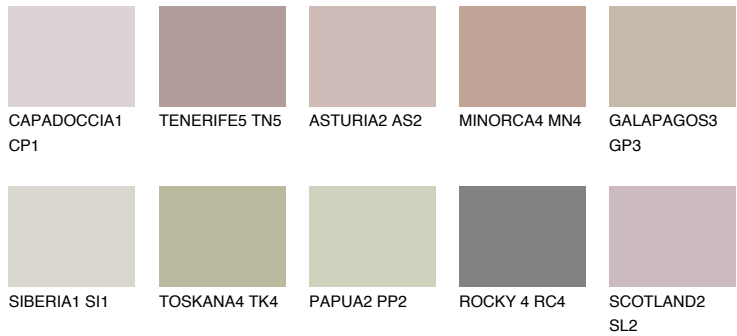

COLOUR DETAILS

GALICIA3 GL3

42% **TSR** 40%

Matching colours

COLOURS

INTENSE

For more information on plasters and paints, go to www.ceresit.it

*The presented colours refer to plasters and paints offered by Ceresit. Due to the use of digital techniques, the presented colours might not represent the original ones, thus they cannot be considered as a reliable colour presentation. We recommend checking the authentic colour samples.