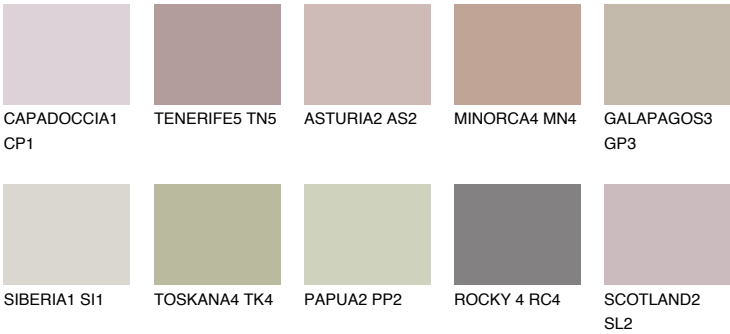

GALICIA3 GL3

42% TSR 40%

Matching colours

COLOURS

INTENSE

For more information on plasters and paints, go to www.ceresit.it

*The presented colours refer to plasters and paints offered by Ceresit. Due to the use of digital techniques, the presented colours might not represent the original ones, thus they cannot be considered as a reliable colour presentation. We recommend checking the authentic colour samples.