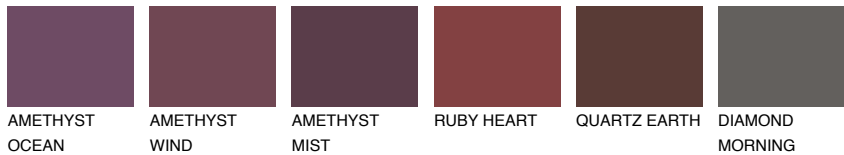

COLOUR DETAILS

GALICIA3 GL3

42% **TSR** 40%

Matching colours

COLOURS

INTENSE

For more information on plasters and paints, go to www.ceresit.it

*The presented colours refer to plasters and paints offered by Ceresit. Due to the use of digital techniques, the presented colours might not represent the original ones, thus they cannot be considered as a reliable colour presentation. We recommend checking the authentic colour samples.