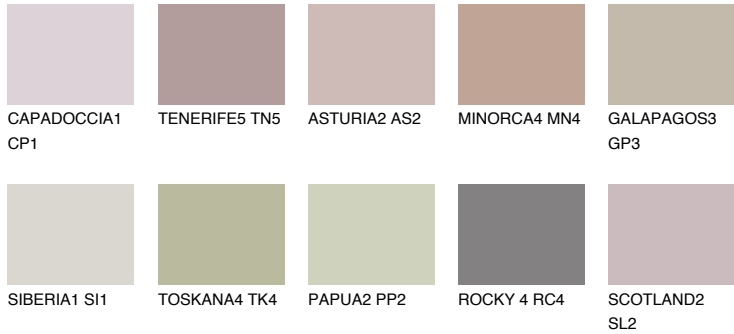

COLOUR DETAILS

GALICIA3 GL3

42% **TSR** 40%

Matching colours

COLOURS

INTENSE

For more information on plasters and paints, go to www.ceresit.it

*The presented colours refer to plasters and paints offered by Ceresit. Due to the use of digital techniques, the presented colours might not represent the original ones, thus they cannot be considered as a reliable colour presentation. We recommend checking the authentic colour samples.