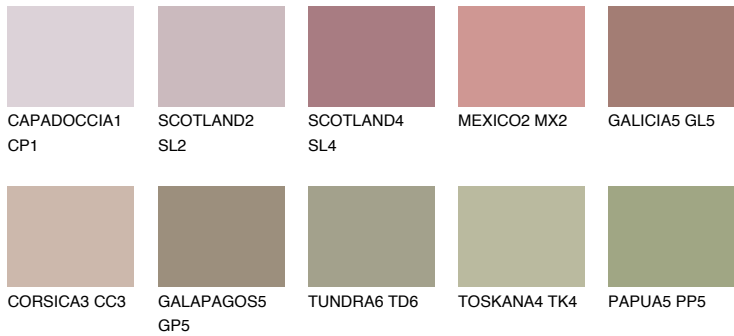

COLOUR DETAILS

GALICIA4 GL4

31% TSR 33%

Matching colours

COLOURS

INTENSE

For more information on plasters and paints, go to www.ceresit.it

*The presented colours refer to plasters and paints offered by Ceresit. Due to the use of digital techniques, the presented colours might not represent the original ones, thus they cannot be considered as a reliable colour presentation. We recommend checking the authentic colour samples.