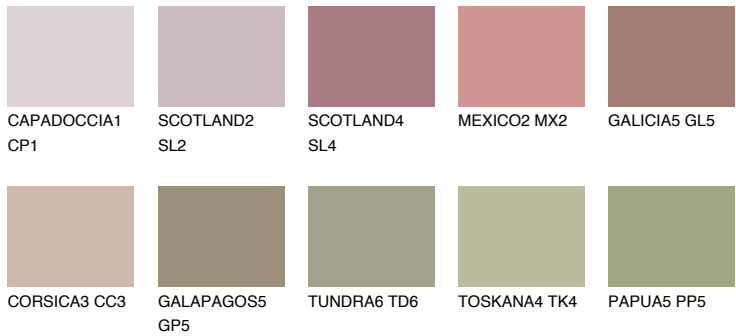

COLOUR DETAILS

GALICIA4 GL4

31% TSR 33%

Matching colours

COLOURS

INTENSE

For more information on plasters and paints, go to www.ceresit.it

*The presented colours refer to plasters and paints offered by Ceresit. Due to the use of digital techniques, the presented colours might not represent the original ones, thus they cannot be considered as a reliable colour presentation. We recommend checking the authentic colour samples.