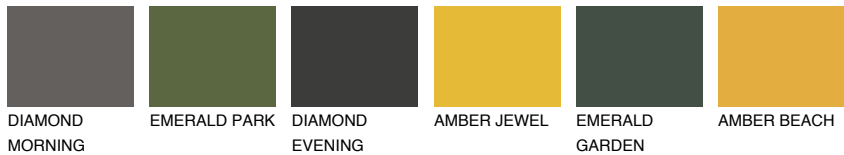

COLOUR DETAILS

GALICIA4 GL4

31% TSR 33%

Matching colours

COLOURS

INTENSE

For more information on plasters and paints, go to www.ceresit.it

*The presented colours refer to plasters and paints offered by Ceresit. Due to the use of digital techniques, the presented colours might not represent the original ones, thus they cannot be considered as a reliable colour presentation. We recommend checking the authentic colour samples.