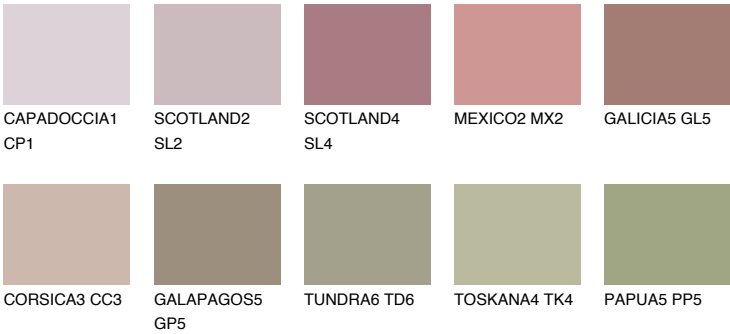

GALICIA4 GL4

31% TSR 33%

Matching colours

COLOURS

INTENSE

For more information on plasters and paints, go to www.ceresit.it

*The presented colours refer to plasters and paints offered by Ceresit. Due to the use of digital techniques, the presented colours might not represent the original ones, thus they cannot be considered as a reliable colour presentation. We recommend checking the authentic colour samples.