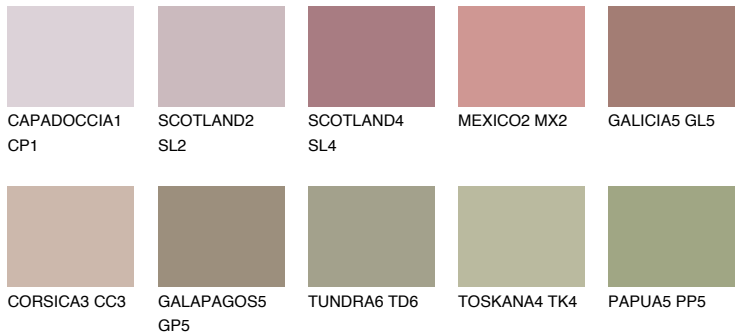

# COLOUR DETAILS

### Matching colours

#### COLOURS

#### INTENSE

For more information on plasters and paints, go to [www.ceresit.it](http://www.ceresit.it)

\*The presented colours refer to plasters and paints offered by Ceresit. Due to the use of digital techniques, the presented colours might not represent the original ones, thus they cannot be considered as a reliable colour presentation. We recommend checking the authentic colour samples.