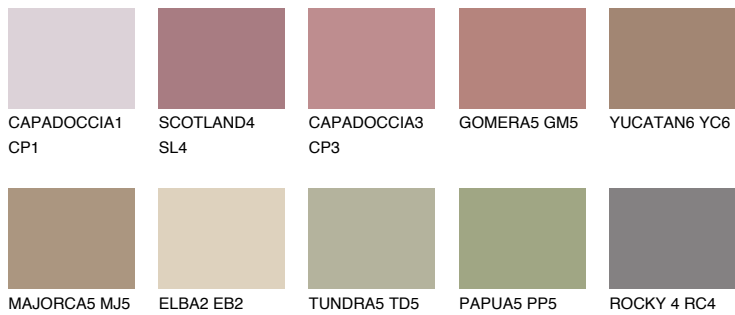

# COLOUR DETAILS

### Matching colours

#### COLOURS

#### INTENSE

For more information on plasters and paints, go to [www.ceresit.it](http://www.ceresit.it)

\*The presented colours refer to plasters and paints offered by Ceresit. Due to the use of digital techniques, the presented colours might not represent the original ones, thus they cannot be considered as a reliable colour presentation. We recommend checking the authentic colour samples.