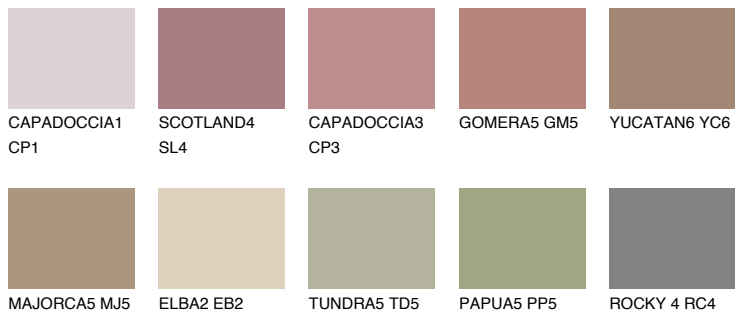

COLOUR DETAILS

GALICIA5 GL5

☀ 24% **TSR** 29%

Matching colours

COLOURS

INTENSE

For more information on plasters and paints, go to www.ceresit.it

*The presented colours refer to plasters and paints offered by Ceresit. Due to the use of digital techniques, the presented colours might not represent the original ones, thus they cannot be considered as a reliable colour presentation. We recommend checking the authentic colour samples.