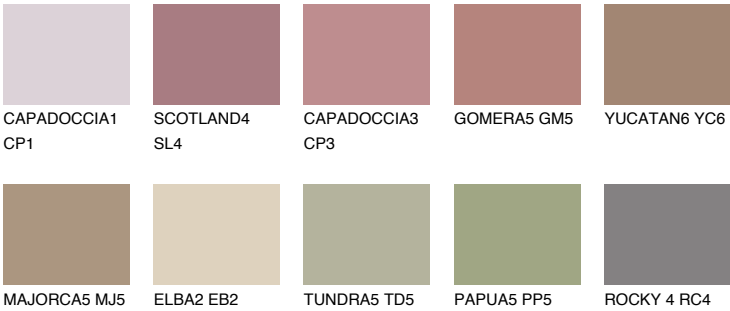

GALICIA5 GL5

24% **TSR** 29%

Matching colours

COLOURS

INTENSE

For more information on plasters and paints, go to www.ceresit.it

*The presented colours refer to plasters and paints offered by Ceresit. Due to the use of digital techniques, the presented colours might not represent the original ones, thus they cannot be considered as a reliable colour presentation. We recommend checking the authentic colour samples.