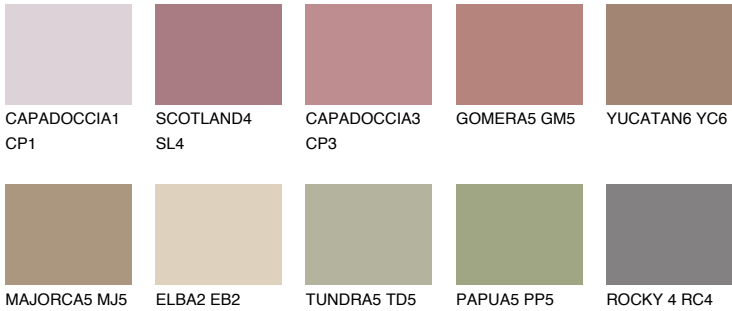

## GALICIA5 GL5

24% **TSR** 29%

### Matching colours

#### COLOURS

#### INTENSE

For more information on plasters and paints, go to [www.ceresit.it](http://www.ceresit.it)

\*The presented colours refer to plasters and paints offered by Ceresit. Due to the use of digital techniques, the presented colours might not represent the original ones, thus they cannot be considered as a reliable colour presentation. We recommend checking the authentic colour samples.