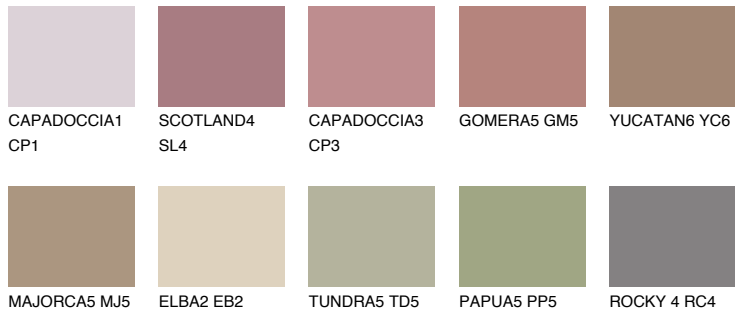

COLOUR DETAILS

GALICIA5 GL5

☀ 24% **TSR** 29%

Matching colours

COLOURS

INTENSE

For more information on plasters and paints, go to www.ceresit.it

*The presented colours refer to plasters and paints offered by Ceresit. Due to the use of digital techniques, the presented colours might not represent the original ones, thus they cannot be considered as a reliable colour presentation. We recommend checking the authentic colour samples.