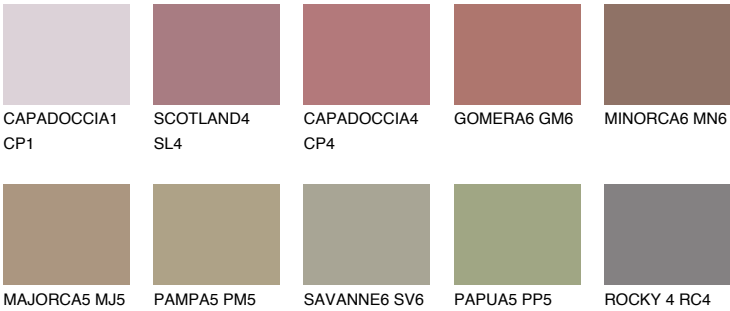

GALICIA6 GL6

19% **TSR** 22%

Matching colours

COLOURS

INTENSE

For more information on plasters and paints, go to www.ceresit.it

*The presented colours refer to plasters and paints offered by Ceresit. Due to the use of digital techniques, the presented colours might not represent the original ones, thus they cannot be considered as a reliable colour presentation. We recommend checking the authentic colour samples.