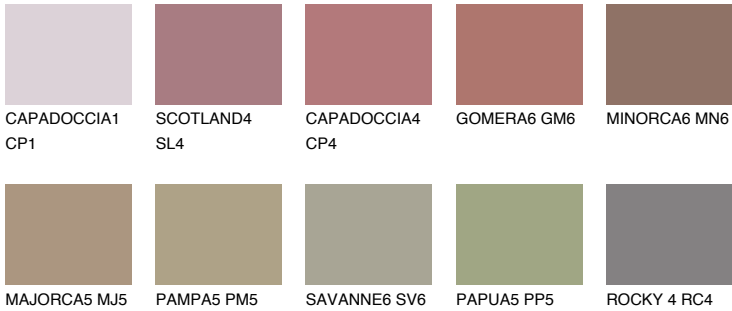

GALICIA6 GL6

19% **TSR** 22%

Matching colours

COLOURS

INTENSE

For more information on plasters and paints, go to www.ceresit.it

*The presented colours refer to plasters and paints offered by Ceresit. Due to the use of digital techniques, the presented colours might not represent the original ones, thus they cannot be considered as a reliable colour presentation. We recommend checking the authentic colour samples.