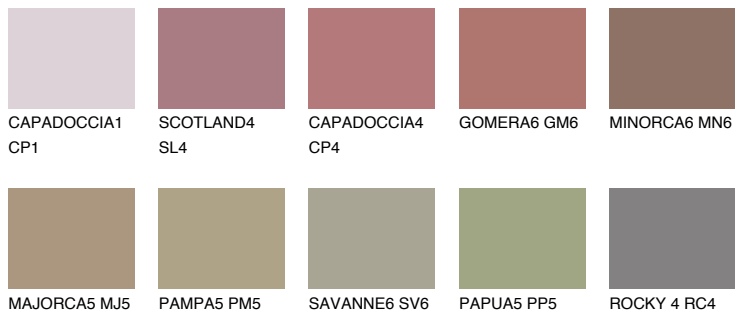

GALICIA6 GL6

19% **TSR** 22%

Matching colours

COLOURS

INTENSE

For more information on plasters and paints, go to www.ceresit.it

*The presented colours refer to plasters and paints offered by Ceresit. Due to the use of digital techniques, the presented colours might not represent the original ones, thus they cannot be considered as a reliable colour presentation. We recommend checking the authentic colour samples.