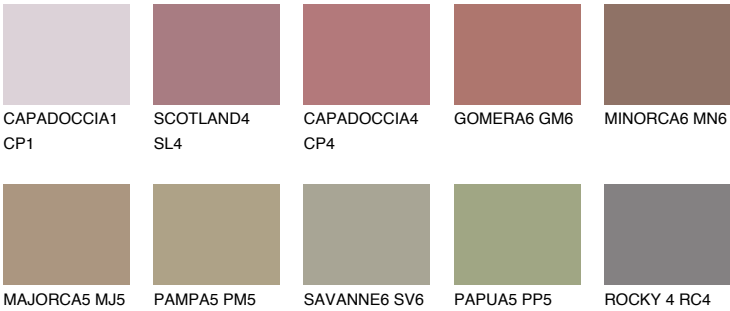

## GALICIA6 GL6

19% **TSR** 22%

### Matching colours

#### COLOURS

#### INTENSE

For more information on plasters and paints, go to [www.ceresit.it](http://www.ceresit.it)

\*The presented colours refer to plasters and paints offered by Ceresit. Due to the use of digital techniques, the presented colours might not represent the original ones, thus they cannot be considered as a reliable colour presentation. We recommend checking the authentic colour samples.