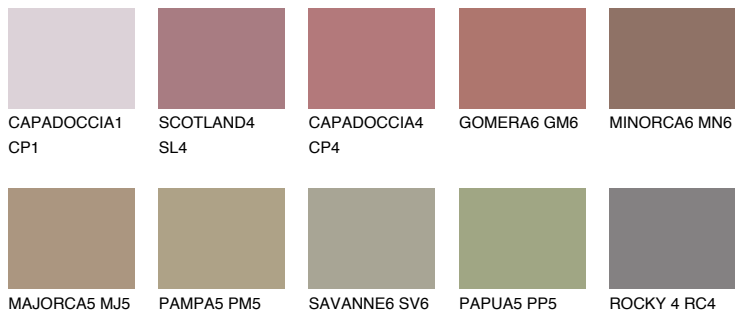

COLOUR DETAILS

GALICIA6 GL6

19% **TSR** 22%

Matching colours

COLOURS

INTENSE

For more information on plasters and paints, go to www.ceresit.it

*The presented colours refer to plasters and paints offered by Ceresit. Due to the use of digital techniques, the presented colours might not represent the original ones, thus they cannot be considered as a reliable colour presentation. We recommend checking the authentic colour samples.