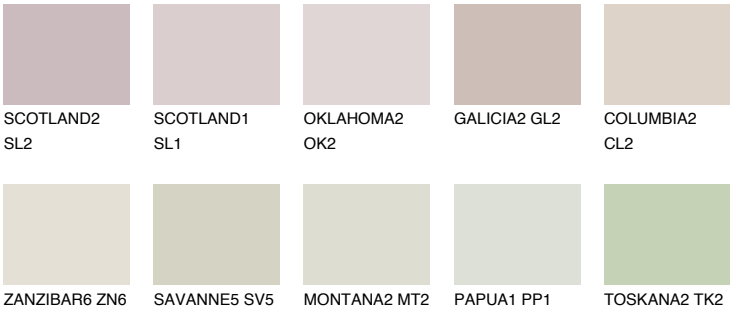

COLOUR DETAILS

MINORCA1 MN1

71% TSR 65%

Matching colours

COLOURS

INTENSE

For more information on plasters and paints, go to www.ceresit.it

*The presented colours refer to plasters and paints offered by Ceresit. Due to the use of digital techniques, the presented colours might not represent the original ones, thus they cannot be considered as a reliable colour presentation. We recommend checking the authentic colour samples.