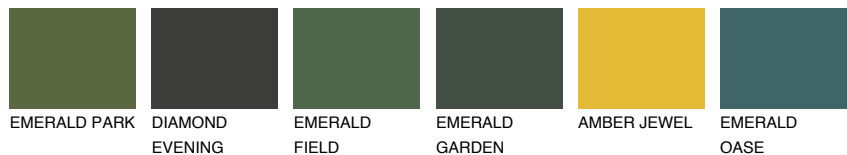

COLOUR DETAILS

MINORCA1 MN1

71% TSR 65%

Matching colours

COLOURS

INTENSE

For more information on plasters and paints, go to www.ceresit.it

*The presented colours refer to plasters and paints offered by Ceresit. Due to the use of digital techniques, the presented colours might not represent the original ones, thus they cannot be considered as a reliable colour presentation. We recommend checking the authentic colour samples.