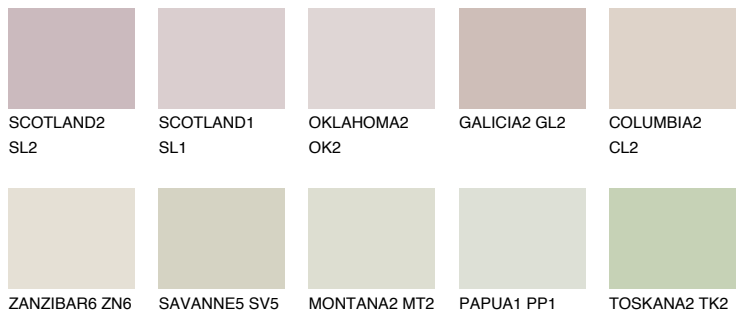

COLOUR DETAILS

MINORCA1 MN1

71% TSR 65%

Matching colours

COLOURS

INTENSE

For more information on plasters and paints, go to www.ceresit.it

*The presented colours refer to plasters and paints offered by Ceresit. Due to the use of digital techniques, the presented colours might not represent the original ones, thus they cannot be considered as a reliable colour presentation. We recommend checking the authentic colour samples.