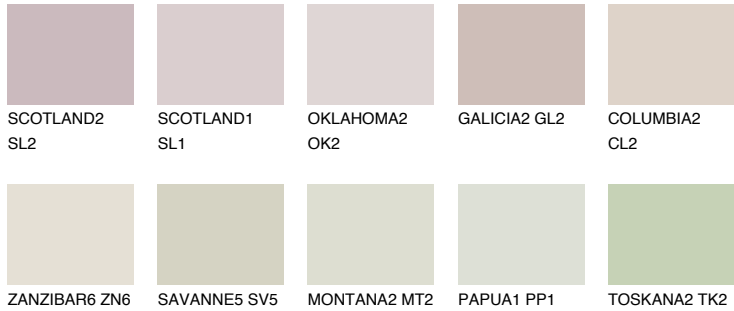

COLOUR DETAILS

MINORCA1 MN1

71% TSR 65%

Matching colours

COLOURS

INTENSE

For more information on plasters and paints, go to www.ceresit.it

*The presented colours refer to plasters and paints offered by Ceresit. Due to the use of digital techniques, the presented colours might not represent the original ones, thus they cannot be considered as a reliable colour presentation. We recommend checking the authentic colour samples.