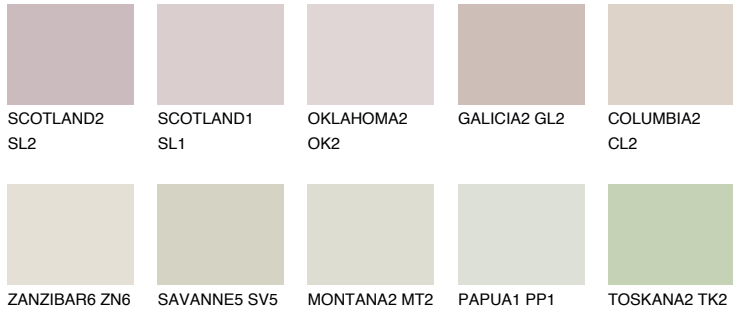

COLOUR DETAILS

MINORCA1 MN1

71% TSR 65%

Matching colours

COLOURS

INTENSE

For more information on plasters and paints, go to www.ceresit.it

*The presented colours refer to plasters and paints offered by Ceresit. Due to the use of digital techniques, the presented colours might not represent the original ones, thus they cannot be considered as a reliable colour presentation. We recommend checking the authentic colour samples.