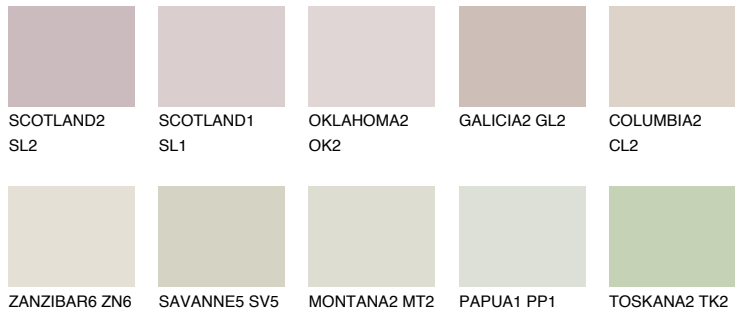

COLOUR DETAILS

MINORCA1 MN1

71% TSR 65%

Matching colours

COLOURS

INTENSE

For more information on plasters and paints, go to www.ceresit.it

*The presented colours refer to plasters and paints offered by Ceresit. Due to the use of digital techniques, the presented colours might not represent the original ones, thus they cannot be considered as a reliable colour presentation. We recommend checking the authentic colour samples.