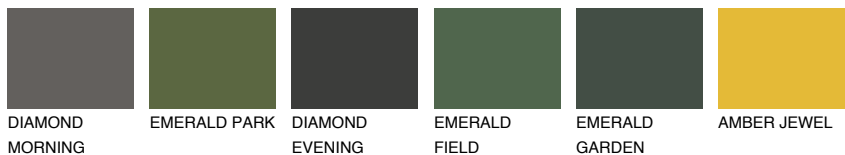

COLOUR DETAILS

MINORCA2 MN2

64% **TSR** 63%

Matching colours

COLOURS

INTENSE

For more information on plasters and paints, go to www.ceresit.it

*The presented colours refer to plasters and paints offered by Ceresit. Due to the use of digital techniques, the presented colours might not represent the original ones, thus they cannot be considered as a reliable colour presentation. We recommend checking the authentic colour samples.