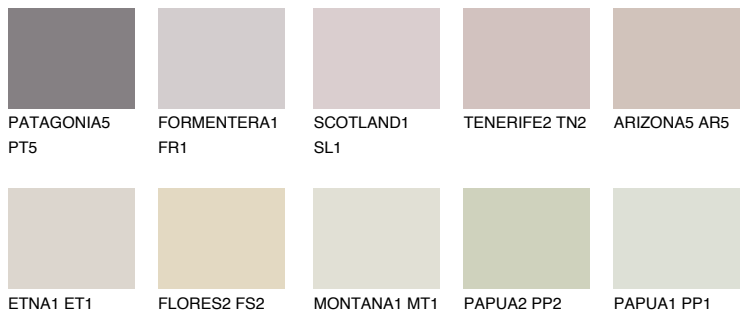

COLOUR DETAILS

MINORCA2 MN2

64% **TSR** 63%

Matching colours

COLOURS

INTENSE

For more information on plasters and paints, go to www.ceresit.it

*The presented colours refer to plasters and paints offered by Ceresit. Due to the use of digital techniques, the presented colours might not represent the original ones, thus they cannot be considered as a reliable colour presentation. We recommend checking the authentic colour samples.