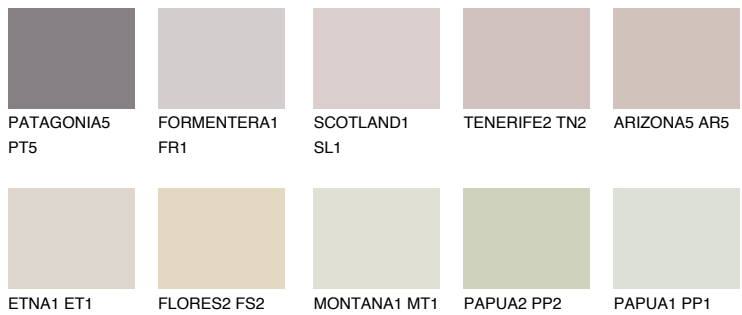

COLOUR DETAILS

MINORCA2 MN2

64% TSR 63%

Matching colours

COLOURS

INTENSE

For more information on plasters and paints, go to www.ceresit.it

*The presented colours refer to plasters and paints offered by Ceresit. Due to the use of digital techniques, the presented colours might not represent the original ones, thus they cannot be considered as a reliable colour presentation. We recommend checking the authentic colour samples.