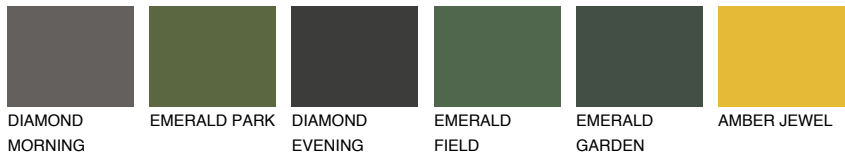

COLOUR DETAILS

MINORCA2 MN2

64% **TSR** 63%

Matching colours

COLOURS

INTENSE

For more information on plasters and paints, go to www.ceresit.it

*The presented colours refer to plasters and paints offered by Ceresit. Due to the use of digital techniques, the presented colours might not represent the original ones, thus they cannot be considered as a reliable colour presentation. We recommend checking the authentic colour samples.