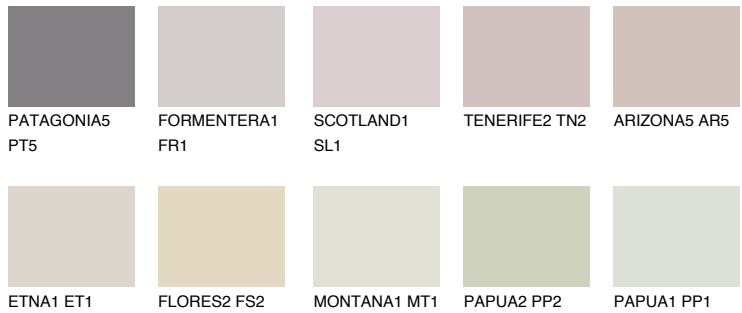

COLOUR DETAILS

MINORCA2 MN2

64% **TSR** 63%

Matching colours

COLOURS

INTENSE

For more information on plasters and paints, go to www.ceresit.it

*The presented colours refer to plasters and paints offered by Ceresit. Due to the use of digital techniques, the presented colours might not represent the original ones, thus they cannot be considered as a reliable colour presentation. We recommend checking the authentic colour samples.