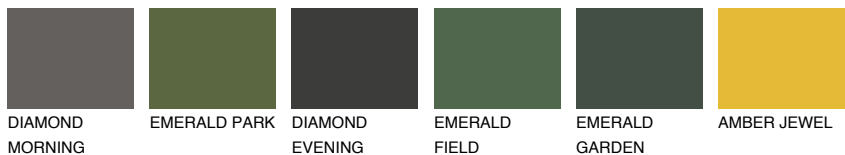

COLOUR DETAILS

MINORCA2 MN2

64% TSR 63%

Matching colours

COLOURS

INTENSE

For more information on plasters and paints, go to www.ceresit.it

*The presented colours refer to plasters and paints offered by Ceresit. Due to the use of digital techniques, the presented colours might not represent the original ones, thus they cannot be considered as a reliable colour presentation. We recommend checking the authentic colour samples.