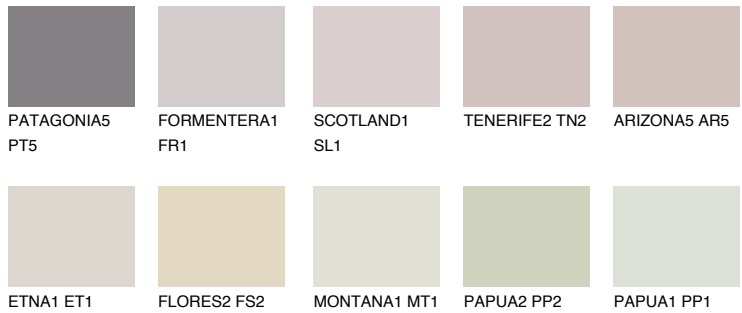

# COLOUR DETAILS

### Matching colours

#### COLOURS

#### INTENSE

For more information on plasters and paints, go to [www.ceresit.it](http://www.ceresit.it)

\*The presented colours refer to plasters and paints offered by Ceresit. Due to the use of digital techniques, the presented colours might not represent the original ones, thus they cannot be considered as a reliable colour presentation. We recommend checking the authentic colour samples.