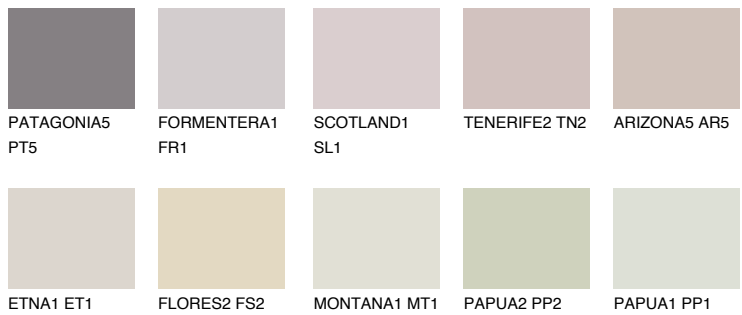

# COLOUR DETAILS

### Matching colours

#### COLOURS

#### INTENSE

For more information on plasters and paints, go to [www.ceresit.it](http://www.ceresit.it)

\*The presented colours refer to plasters and paints offered by Ceresit. Due to the use of digital techniques, the presented colours might not represent the original ones, thus they cannot be considered as a reliable colour presentation. We recommend checking the authentic colour samples.