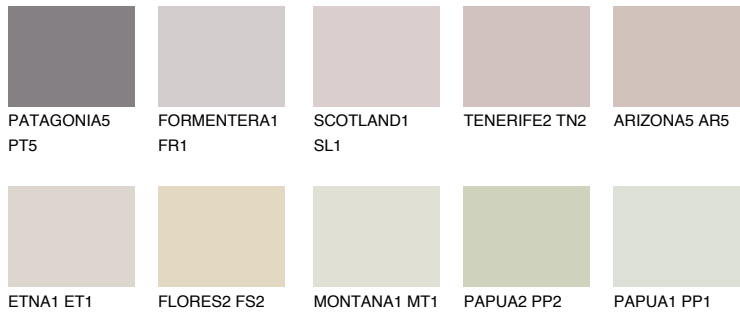

# COLOUR DETAILS

### Matching colours

#### COLOURS

#### INTENSE

For more information on plasters and paints, go to [www.ceresit.it](http://www.ceresit.it)

\*The presented colours refer to plasters and paints offered by Ceresit. Due to the use of digital techniques, the presented colours might not represent the original ones, thus they cannot be considered as a reliable colour presentation. We recommend checking the authentic colour samples.