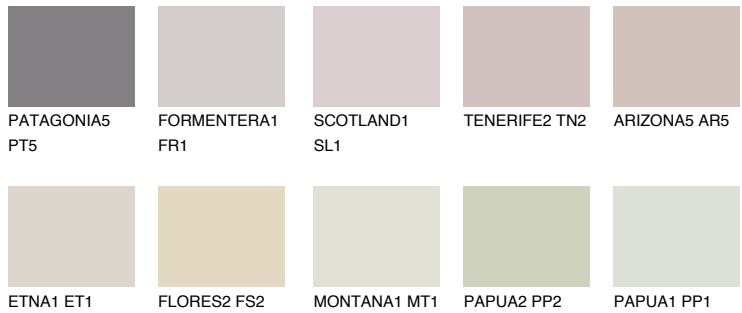

COLOUR DETAILS

MINORCA2 MN2

64% TSR 63%

Matching colours

COLOURS

INTENSE

For more information on plasters and paints, go to www.ceresit.it

*The presented colours refer to plasters and paints offered by Ceresit. Due to the use of digital techniques, the presented colours might not represent the original ones, thus they cannot be considered as a reliable colour presentation. We recommend checking the authentic colour samples.