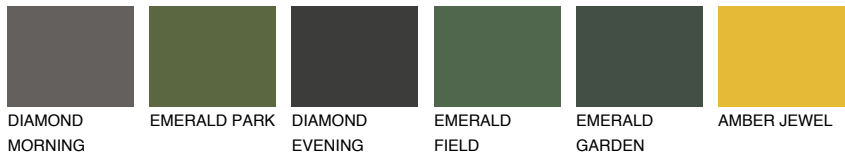

COLOUR DETAILS

MINORCA2 MN2

64% TSR 63%

Matching colours

COLOURS

INTENSE

For more information on plasters and paints, go to www.ceresit.it

*The presented colours refer to plasters and paints offered by Ceresit. Due to the use of digital techniques, the presented colours might not represent the original ones, thus they cannot be considered as a reliable colour presentation. We recommend checking the authentic colour samples.