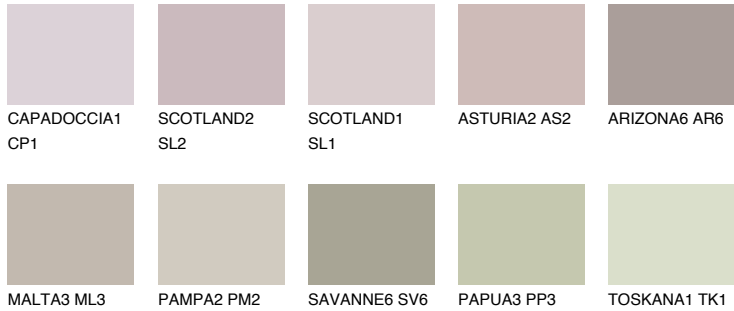

COLOUR DETAILS

MINORCA3 MN3

48% TSR 44%

Matching colours

COLOURS

INTENSE

For more information on plasters and paints, go to www.ceresit.it

*The presented colours refer to plasters and paints offered by Ceresit. Due to the use of digital techniques, the presented colours might not represent the original ones, thus they cannot be considered as a reliable colour presentation. We recommend checking the authentic colour samples.