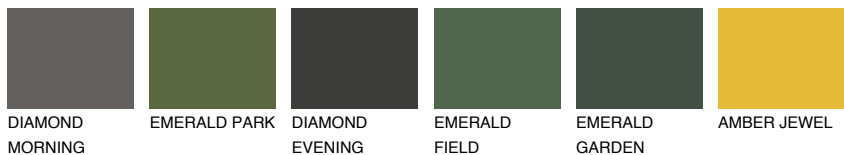

COLOUR DETAILS

MINORCA3 MN3

48% TSR 44%

Matching colours

COLOURS

INTENSE

For more information on plasters and paints, go to www.ceresit.it

*The presented colours refer to plasters and paints offered by Ceresit. Due to the use of digital techniques, the presented colours might not represent the original ones, thus they cannot be considered as a reliable colour presentation. We recommend checking the authentic colour samples.