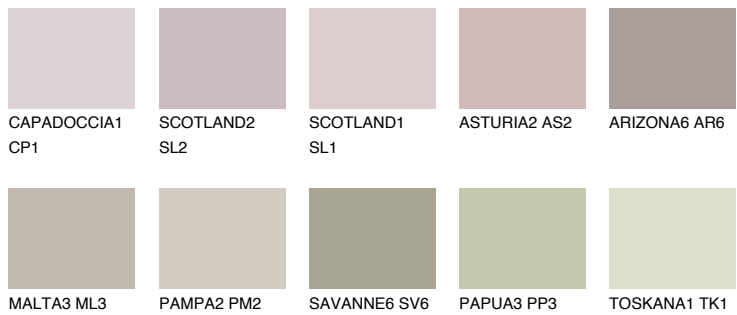

COLOUR DETAILS

MINORCA3 MN3

48% TSR 44%

Matching colours

COLOURS

INTENSE

For more information on plasters and paints, go to www.ceresit.it

*The presented colours refer to plasters and paints offered by Ceresit. Due to the use of digital techniques, the presented colours might not represent the original ones, thus they cannot be considered as a reliable colour presentation. We recommend checking the authentic colour samples.