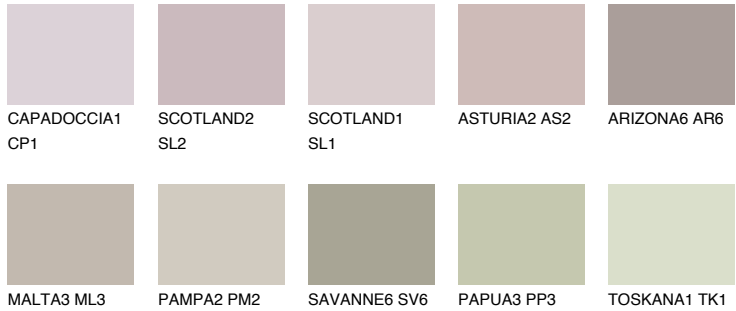

# COLOUR DETAILS

### Matching colours

#### COLOURS

#### INTENSE

For more information on plasters and paints, go to [www.ceresit.it](http://www.ceresit.it)

\*The presented colours refer to plasters and paints offered by Ceresit. Due to the use of digital techniques, the presented colours might not represent the original ones, thus they cannot be considered as a reliable colour presentation. We recommend checking the authentic colour samples.