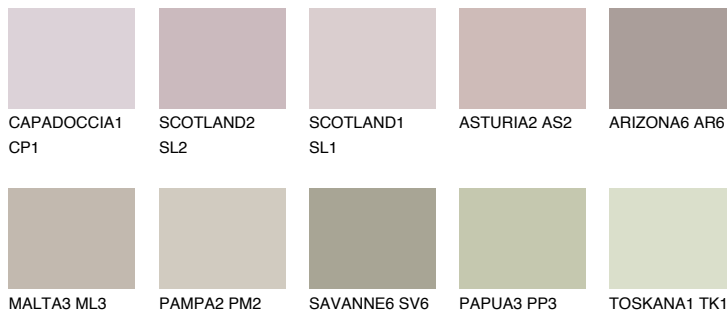

# COLOUR DETAILS

### Matching colours

#### COLOURS

#### INTENSE

For more information on plasters and paints, go to [www.ceresit.it](http://www.ceresit.it)

\*The presented colours refer to plasters and paints offered by Ceresit. Due to the use of digital techniques, the presented colours might not represent the original ones, thus they cannot be considered as a reliable colour presentation. We recommend checking the authentic colour samples.