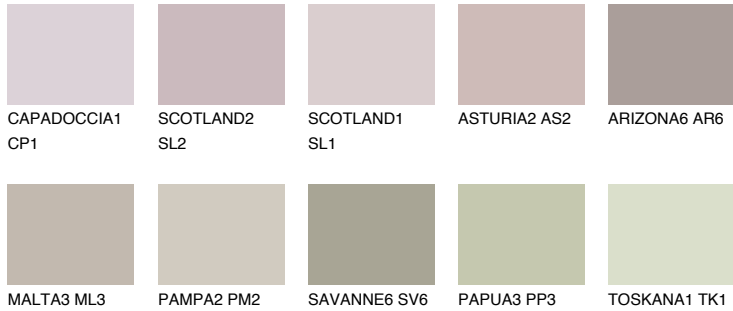

# COLOUR DETAILS

### Matching colours

#### COLOURS

#### INTENSE

For more information on plasters and paints, go to [www.ceresit.it](http://www.ceresit.it)

\*The presented colours refer to plasters and paints offered by Ceresit. Due to the use of digital techniques, the presented colours might not represent the original ones, thus they cannot be considered as a reliable colour presentation. We recommend checking the authentic colour samples.