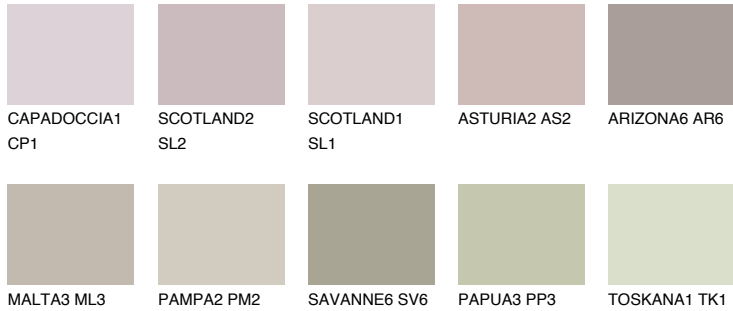

COLOUR DETAILS

MINORCA3 MN3

48% TSR 44%

Matching colours

COLOURS

INTENSE

For more information on plasters and paints, go to www.ceresit.it

*The presented colours refer to plasters and paints offered by Ceresit. Due to the use of digital techniques, the presented colours might not represent the original ones, thus they cannot be considered as a reliable colour presentation. We recommend checking the authentic colour samples.