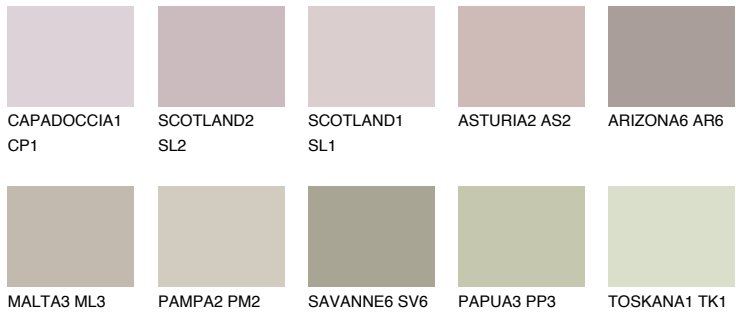

COLOUR DETAILS

MINORCA3 MN3

48% TSR 44%

Matching colours

COLOURS

INTENSE

For more information on plasters and paints, go to www.ceresit.it

*The presented colours refer to plasters and paints offered by Ceresit. Due to the use of digital techniques, the presented colours might not represent the original ones, thus they cannot be considered as a reliable colour presentation. We recommend checking the authentic colour samples.