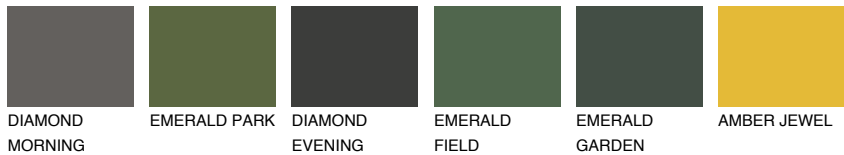

COLOUR DETAILS

MINORCA3 MN3

48% TSR 44%

Matching colours

COLOURS

INTENSE

For more information on plasters and paints, go to www.ceresit.it

*The presented colours refer to plasters and paints offered by Ceresit. Due to the use of digital techniques, the presented colours might not represent the original ones, thus they cannot be considered as a reliable colour presentation. We recommend checking the authentic colour samples.