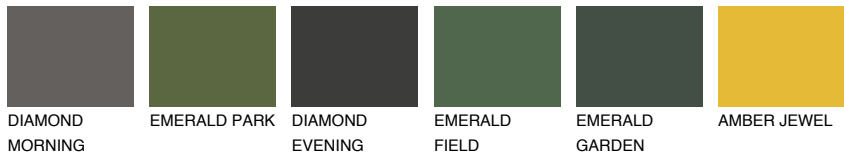

COLOUR DETAILS

MINORCA3 MN3

48% TSR 44%

Matching colours

COLOURS

INTENSE

For more information on plasters and paints, go to www.ceresit.it

*The presented colours refer to plasters and paints offered by Ceresit. Due to the use of digital techniques, the presented colours might not represent the original ones, thus they cannot be considered as a reliable colour presentation. We recommend checking the authentic colour samples.