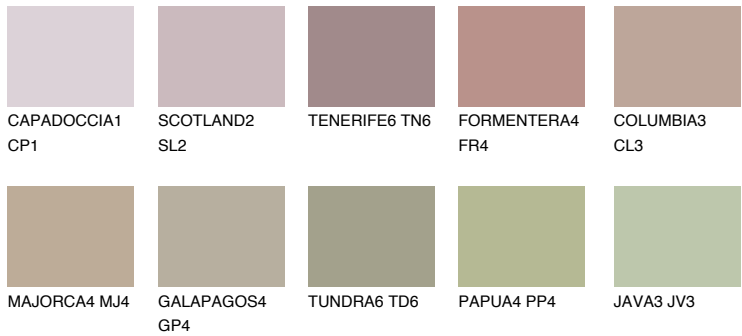

# COLOUR DETAILS

### Matching colours

#### COLOURS

#### INTENSE

For more information on plasters and paints, go to [www.ceresit.it](http://www.ceresit.it)

\*The presented colours refer to plasters and paints offered by Ceresit. Due to the use of digital techniques, the presented colours might not represent the original ones, thus they cannot be considered as a reliable colour presentation. We recommend checking the authentic colour samples.