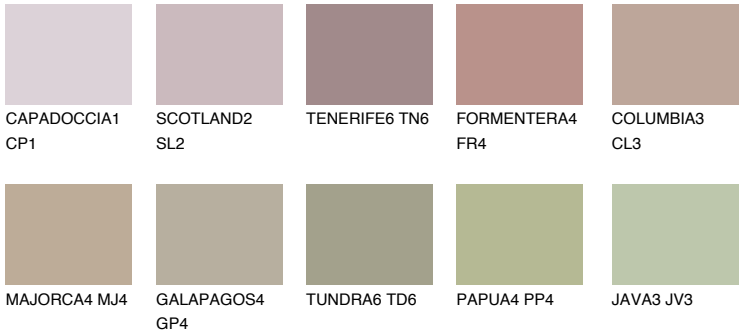

MINORCA4 MN4

40% **TSR** 41%

Matching colours

COLOURS

INTENSE

For more information on plasters and paints, go to www.ceresit.it

*The presented colours refer to plasters and paints offered by Ceresit. Due to the use of digital techniques, the presented colours might not represent the original ones, thus they cannot be considered as a reliable colour presentation. We recommend checking the authentic colour samples.