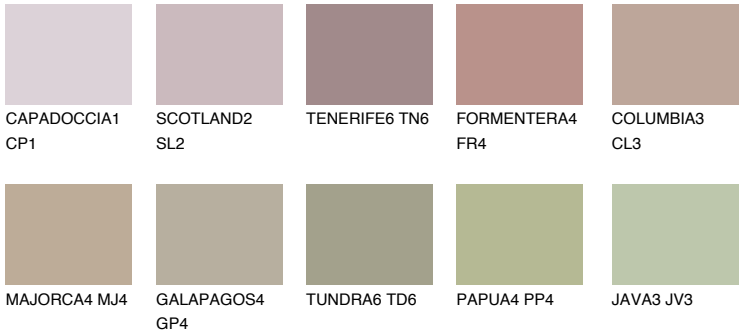

## MINORCA4 MN4

40% TSR 41%

### Matching colours

#### COLOURS

#### INTENSE

For more information on plasters and paints, go to [www.ceresit.it](http://www.ceresit.it)

\*The presented colours refer to plasters and paints offered by Ceresit. Due to the use of digital techniques, the presented colours might not represent the original ones, thus they cannot be considered as a reliable colour presentation. We recommend checking the authentic colour samples.