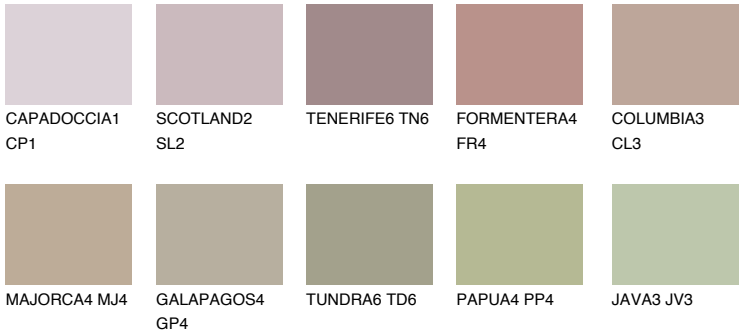

## MINORCA4 MN4

40% **TSR** 41%

### Matching colours

#### COLOURS

#### INTENSE

For more information on plasters and paints, go to [www.ceresit.it](http://www.ceresit.it)

\*The presented colours refer to plasters and paints offered by Ceresit. Due to the use of digital techniques, the presented colours might not represent the original ones, thus they cannot be considered as a reliable colour presentation. We recommend checking the authentic colour samples.