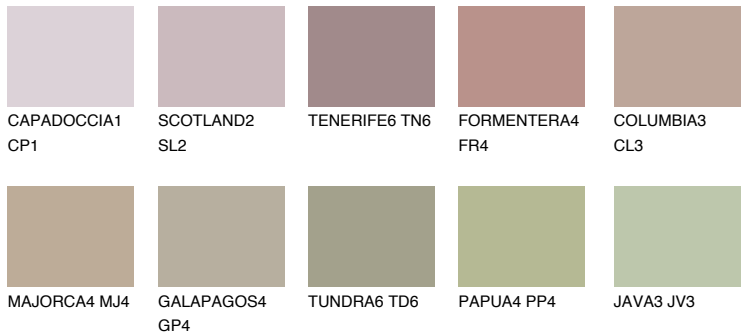

COLOUR DETAILS

MINORCA4 MN4

40% TSR 41%

Matching colours

COLOURS

INTENSE

For more information on plasters and paints, go to www.ceresit.it

*The presented colours refer to plasters and paints offered by Ceresit. Due to the use of digital techniques, the presented colours might not represent the original ones, thus they cannot be considered as a reliable colour presentation. We recommend checking the authentic colour samples.