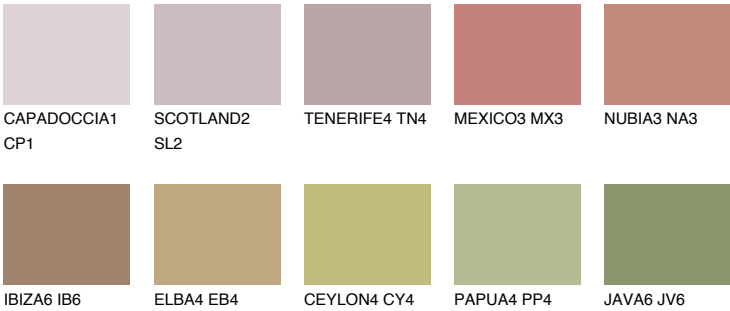

## MINORCA5 MN5

☀ 27%    **TSR 30%**

### Matching colours

#### COLOURS

#### INTENSE

For more information on plasters and paints, go to  
[www.ceresit.it](http://www.ceresit.it)

\*The presented colours refer to plasters and paints offered by Ceresit. Due to the use of digital techniques, the presented colours might not represent the original ones, thus they cannot be considered as a reliable colour presentation. We recommend checking the authentic colour samples.