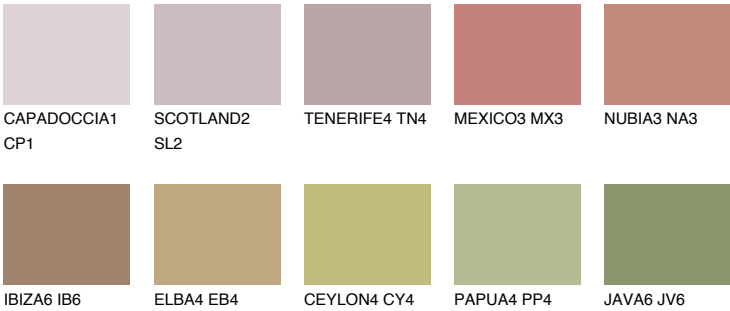

MINORCA5 MN5

☀ 27% **TSR 30%**

Matching colours

COLOURS

INTENSE

For more information on plasters and paints, go to www.ceresit.it

*The presented colours refer to plasters and paints offered by Ceresit. Due to the use of digital techniques, the presented colours might not represent the original ones, thus they cannot be considered as a reliable colour presentation. We recommend checking the authentic colour samples.