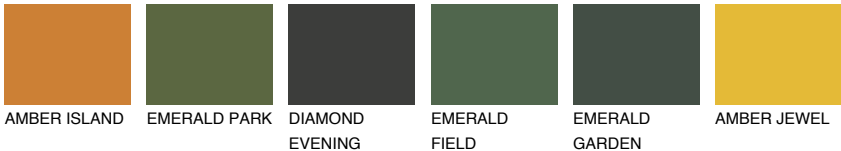

MINORCA5 MN5

☀ 27% **TSR 30%**

Matching colours

COLOURS

INTENSE

For more information on plasters and paints, go to
www.ceresit.it

*The presented colours refer to plasters and paints offered by Ceresit. Due to the use of digital techniques, the presented colours might not represent the original ones, thus they cannot be considered as a reliable colour presentation. We recommend checking the authentic colour samples.