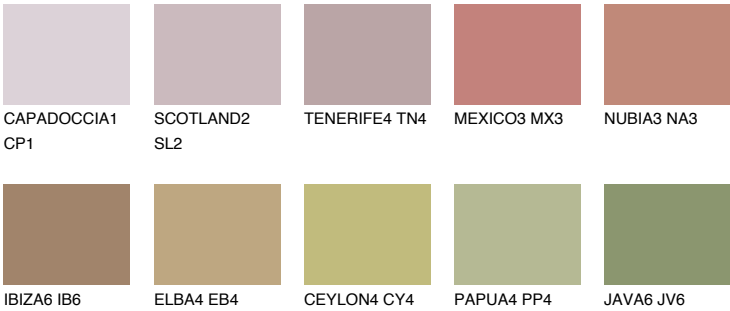

MINORCA5 MN5

☀ 27% **TSR 30%**

Matching colours

COLOURS

INTENSE

For more information on plasters and paints, go to
www.ceresit.it

*The presented colours refer to plasters and paints offered by Ceresit. Due to the use of digital techniques, the presented colours might not represent the original ones, thus they cannot be considered as a reliable colour presentation. We recommend checking the authentic colour samples.