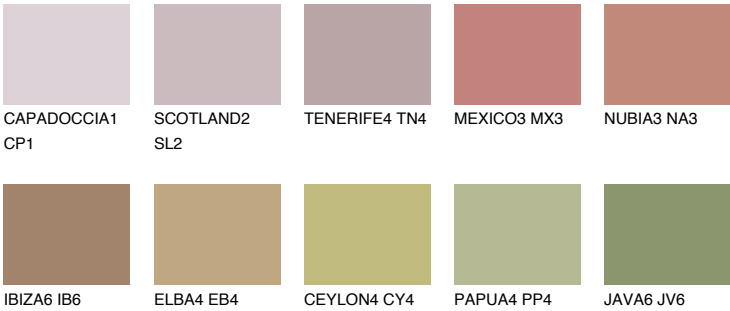

MINORCA5 MN5

27% **TSR** 30%

Matching colours

COLOURS

INTENSE

For more information on plasters and paints, go to www.ceresit.it

*The presented colours refer to plasters and paints offered by Ceresit. Due to the use of digital techniques, the presented colours might not represent the original ones, thus they cannot be considered as a reliable colour presentation. We recommend checking the authentic colour samples.