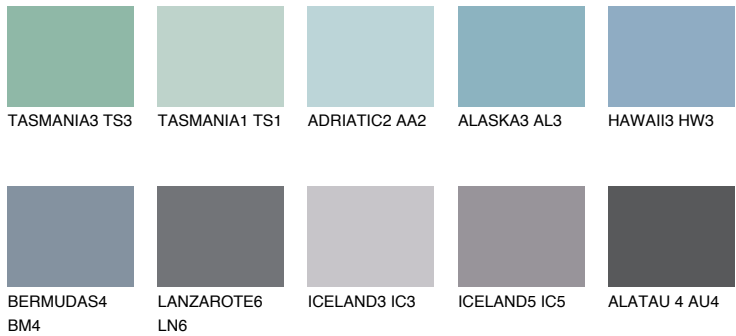

SAMOA3 SA3

42% TSR 45%

Matching colours

COLOURS

INTENSE

For more information on plasters and paints, go to www.ceresit.it

*The presented colours refer to plasters and paints offered by Ceresit. Due to the use of digital techniques, the presented colours might not represent the original ones, thus they cannot be considered as a reliable colour presentation. We recommend checking the authentic colour samples.