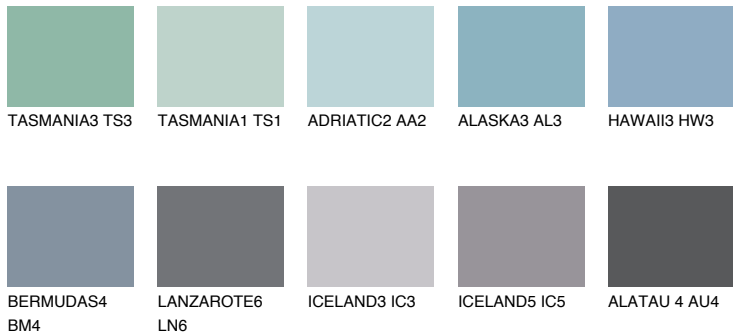

COLOUR DETAILS

SAMOA3 SA3

42% TSR 45%

Matching colours

COLOURS

INTENSE

For more information on plasters and paints, go to www.ceresit.it

*The presented colours refer to plasters and paints offered by Ceresit. Due to the use of digital techniques, the presented colours might not represent the original ones, thus they cannot be considered as a reliable colour presentation. We recommend checking the authentic colour samples.