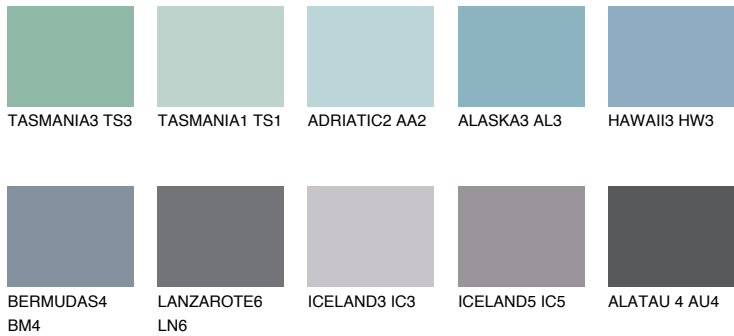

# COLOUR DETAILS

## SAMOA3 SA3

42% TSR 45%

### Matching colours

#### COLOURS