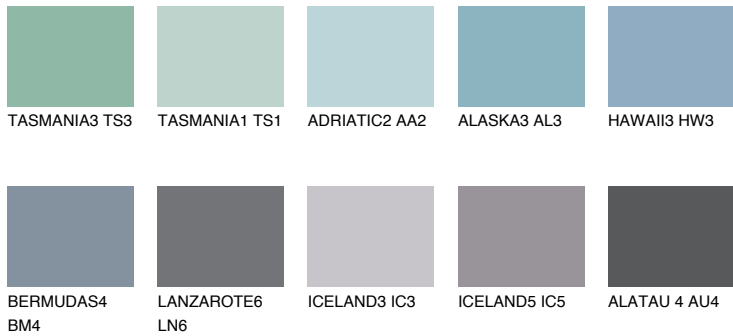

# COLOUR DETAILS

## SAMOA3 SA3

42% TSR 45%

### Matching colours

#### COLOURS