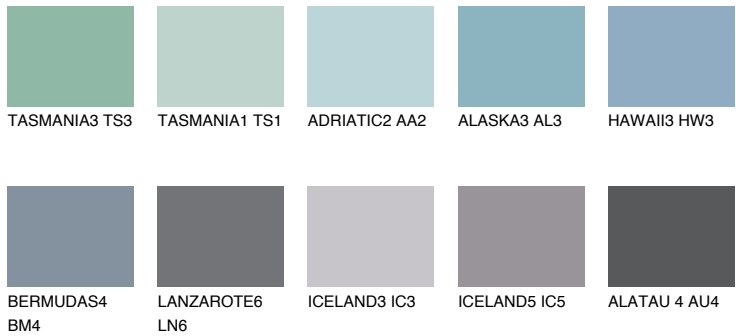

COLOUR DETAILS

SAMOA3 SA3

42% TSR 45%

Matching colours

COLOURS

INTENSE

For more information on plasters and paints, go to www.ceresit.it

*The presented colours refer to plasters and paints offered by Ceresit. Due to the use of digital techniques, the presented colours might not represent the original ones, thus they cannot be considered as a reliable colour presentation. We recommend checking the authentic colour samples.