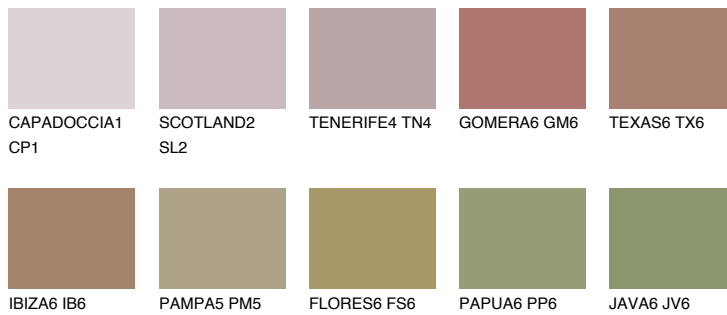

## MINORCA6 MN6

☀ 19%    **TSR 20%**

### Matching colours

#### COLOURS

#### INTENSE

For more information on plasters and paints, go to  
[www.ceresit.it](http://www.ceresit.it)

\*The presented colours refer to plasters and paints offered by Ceresit. Due to the use of digital techniques, the presented colours might not represent the original ones, thus they cannot be considered as a reliable colour presentation. We recommend checking the authentic colour samples.