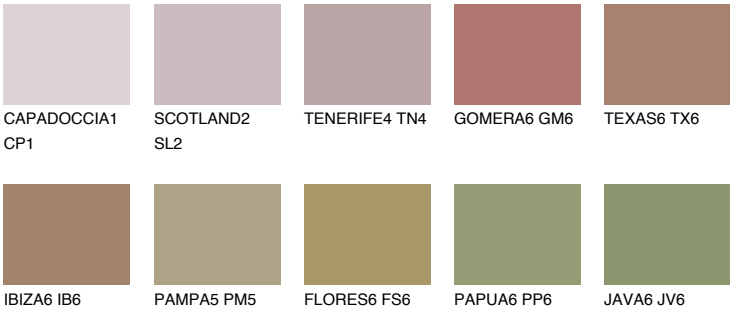

MINORCA6 MN6

☀ 19% **TSR** 20%

Matching colours

COLOURS

INTENSE

For more information on plasters and paints, go to www.ceresit.it

*The presented colours refer to plasters and paints offered by Ceresit. Due to the use of digital techniques, the presented colours might not represent the original ones, thus they cannot be considered as a reliable colour presentation. We recommend checking the authentic colour samples.