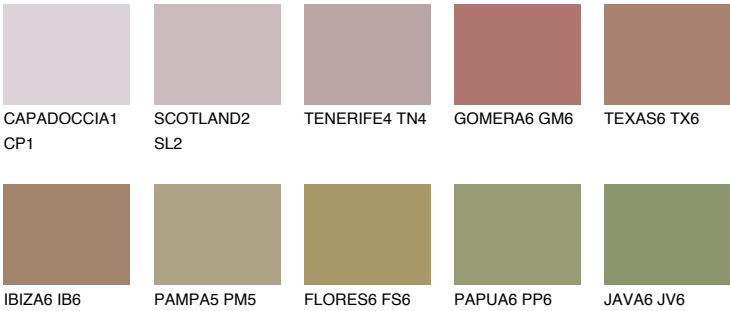

COLOUR DETAILS

MINORCA6 MN6

☀ 19% **TSR 20%**

Matching colours

COLOURS

INTENSE

For more information on plasters and paints, go to
www.ceresit.it

*The presented colours refer to plasters and paints offered by Ceresit. Due to the use of digital techniques, the presented colours might not represent the original ones, thus they cannot be considered as a reliable colour presentation. We recommend checking the authentic colour samples.