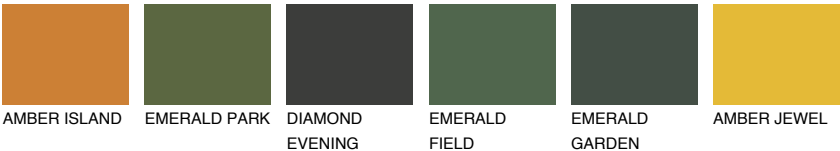

MINORCA6 MN6

19% TSR 20%

Matching colours

COLOURS

INTENSE

For more information on plasters and paints, go to www.ceresit.it

*The presented colours refer to plasters and paints offered by Ceresit. Due to the use of digital techniques, the presented colours might not represent the original ones, thus they cannot be considered as a reliable colour presentation. We recommend checking the authentic colour samples.