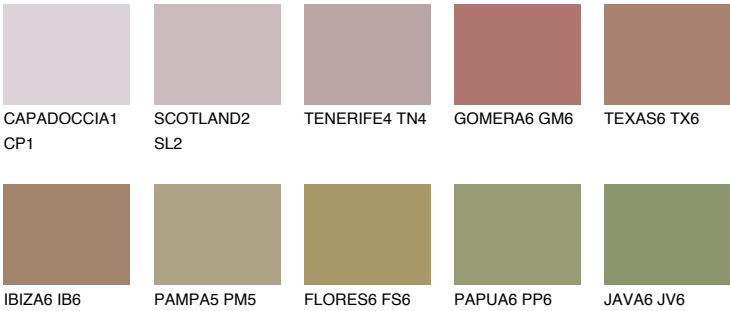

MINORCA6 MN6

19% TSR 20%

Matching colours

COLOURS

INTENSE

For more information on plasters and paints, go to www.ceresit.it

*The presented colours refer to plasters and paints offered by Ceresit. Due to the use of digital techniques, the presented colours might not represent the original ones, thus they cannot be considered as a reliable colour presentation. We recommend checking the authentic colour samples.