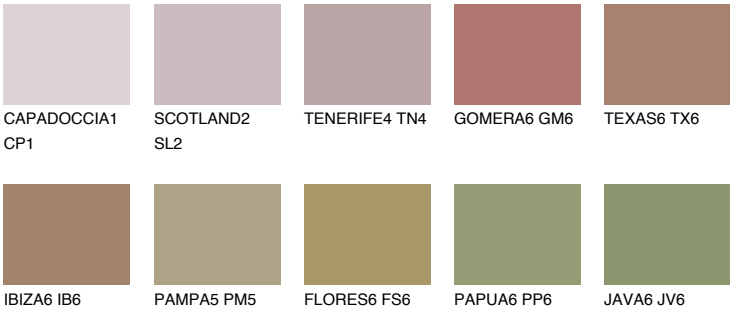

MINORCA6 MN6

☀ 19% **TSR 20%**

Matching colours

COLOURS

INTENSE

For more information on plasters and paints, go to www.ceresit.it

*The presented colours refer to plasters and paints offered by Ceresit. Due to the use of digital techniques, the presented colours might not represent the original ones, thus they cannot be considered as a reliable colour presentation. We recommend checking the authentic colour samples.