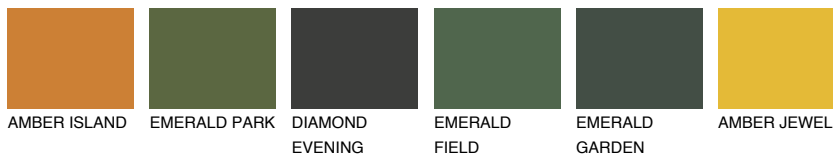

MINORCA6 MN6

☀ 19%   **TSR 20%**

Matching colours

COLOURS

INTENSE

For more information on plasters and paints, go to
www.ceresit.it

*The presented colours refer to plasters and paints offered by Ceresit. Due to the use of digital techniques, the presented colours might not represent the original ones, thus they cannot be considered as a reliable colour presentation. We recommend checking the authentic colour samples.