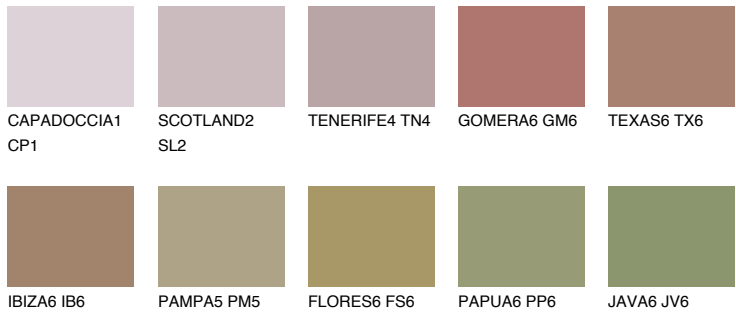

# COLOUR DETAILS

## MINORCA6 MN6

19% TSR 20%

### Matching colours

#### COLOURS