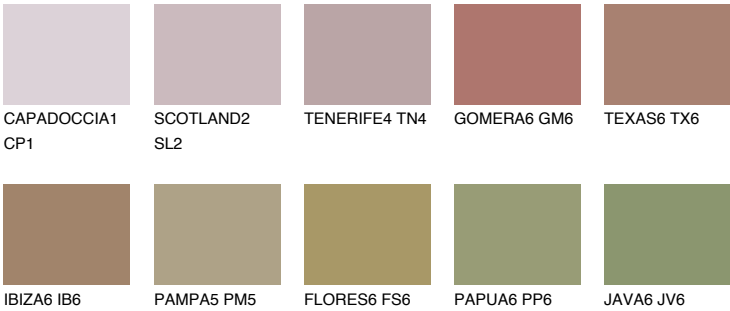

MINORCA6 MN6

☀️ 19% **TSR 20%**

Matching colours

COLOURS

INTENSE

For more information on plasters and paints, go to www.ceresit.it

*The presented colours refer to plasters and paints offered by Ceresit. Due to the use of digital techniques, the presented colours might not represent the original ones, thus they cannot be considered as a reliable colour presentation. We recommend checking the authentic colour samples.