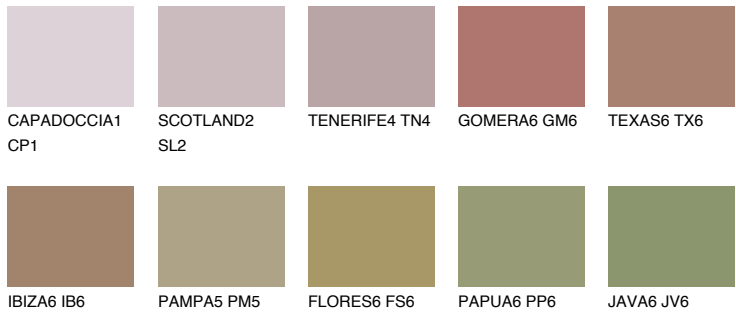

COLOUR DETAILS

MINORCA6 MN6

☀️ 19% **TSR 20%**

Matching colours

COLOURS

INTENSE

For more information on plasters and paints, go to www.ceresit.it

*The presented colours refer to plasters and paints offered by Ceresit. Due to the use of digital techniques, the presented colours might not represent the original ones, thus they cannot be considered as a reliable colour presentation. We recommend checking the authentic colour samples.