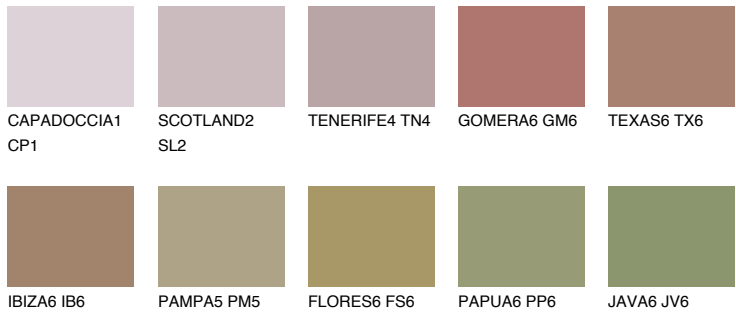

COLOUR DETAILS

MINORCA6 MN6

19% TSR 20%

Matching colours

COLOURS

INTENSE

For more information on plasters and paints, go to www.ceresit.it

*The presented colours refer to plasters and paints offered by Ceresit. Due to the use of digital techniques, the presented colours might not represent the original ones, thus they cannot be considered as a reliable colour presentation. We recommend checking the authentic colour samples.