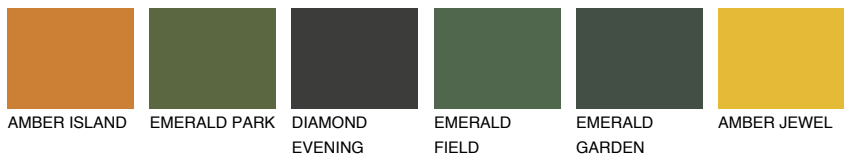

COLOUR DETAILS

MINORCA6 MN6

19% TSR 20%

Matching colours

COLOURS

INTENSE

For more information on plasters and paints, go to www.ceresit.it

*The presented colours refer to plasters and paints offered by Ceresit. Due to the use of digital techniques, the presented colours might not represent the original ones, thus they cannot be considered as a reliable colour presentation. We recommend checking the authentic colour samples.