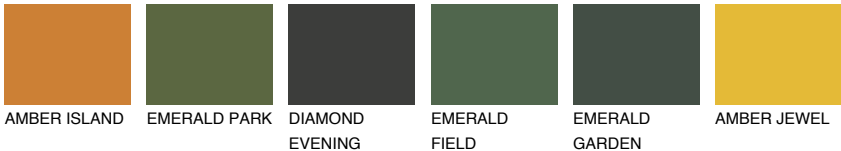

MINORCA6 MN6

☀️ 19% **TSR 20%**

Matching colours

COLOURS

INTENSE

For more information on plasters and paints, go to www.ceresit.it

*The presented colours refer to plasters and paints offered by Ceresit. Due to the use of digital techniques, the presented colours might not represent the original ones, thus they cannot be considered as a reliable colour presentation. We recommend checking the authentic colour samples.