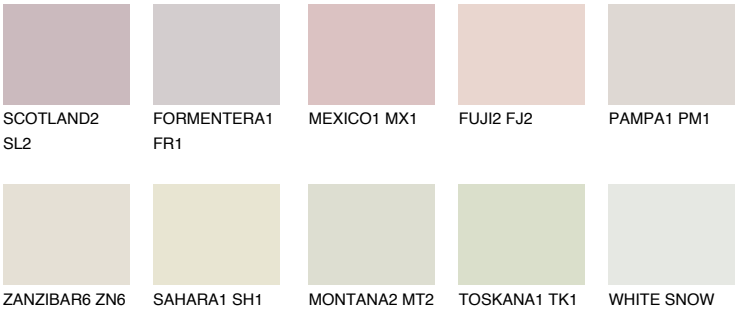

## MADEIRA1 MD1

74% TSR 72%

### Matching colours

#### COLOURS

#### INTENSE

For more information on plasters and paints, go to [www.ceresit.it](http://www.ceresit.it)

\*The presented colours refer to plasters and paints offered by Ceresit. Due to the use of digital techniques, the presented colours might not represent the original ones, thus they cannot be considered as a reliable colour presentation. We recommend checking the authentic colour samples.