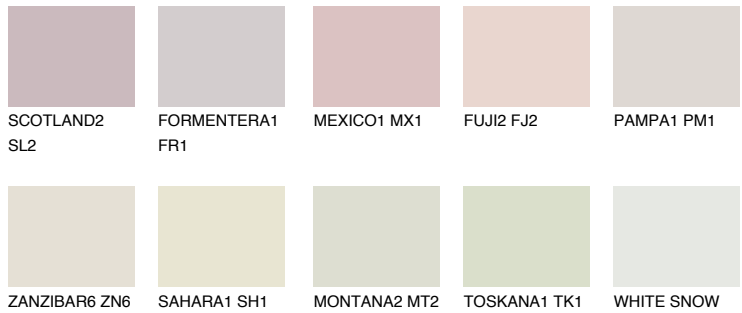

COLOUR DETAILS

MADEIRA1 MD1

74% TSR 72%

Matching colours

COLOURS

INTENSE

For more information on plasters and paints, go to www.ceresit.it

*The presented colours refer to plasters and paints offered by Ceresit. Due to the use of digital techniques, the presented colours might not represent the original ones, thus they cannot be considered as a reliable colour presentation. We recommend checking the authentic colour samples.