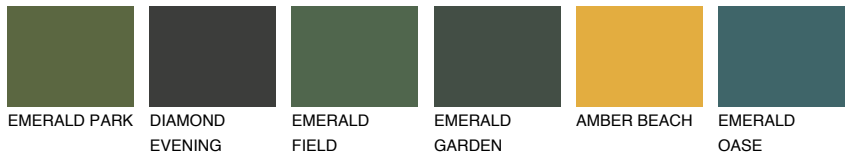

COLOUR DETAILS

MADEIRA1 MD1

74% TSR 72%

Matching colours

COLOURS

INTENSE

For more information on plasters and paints, go to www.ceresit.it

*The presented colours refer to plasters and paints offered by Ceresit. Due to the use of digital techniques, the presented colours might not represent the original ones, thus they cannot be considered as a reliable colour presentation. We recommend checking the authentic colour samples.