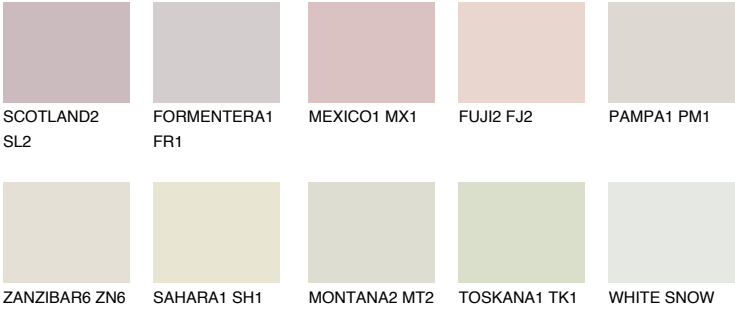

MADEIRA1 MD1

74% TSR 72%

Matching colours

COLOURS

INTENSE

For more information on plasters and paints, go to www.ceresit.it

*The presented colours refer to plasters and paints offered by Ceresit. Due to the use of digital techniques, the presented colours might not represent the original ones, thus they cannot be considered as a reliable colour presentation. We recommend checking the authentic colour samples.