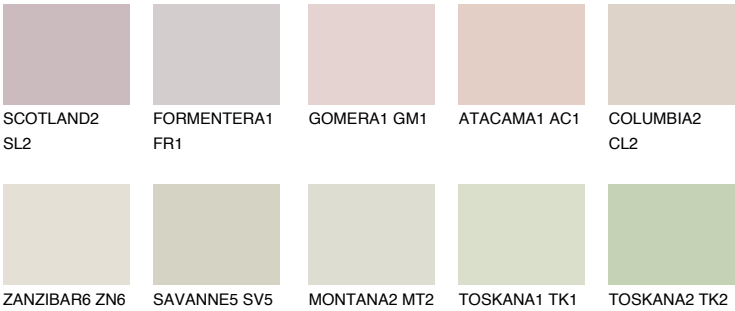

## MADEIRA2 MD2

66% TSR 64%

### Matching colours

#### COLOURS

#### INTENSE

For more information on plasters and paints, go to [www.ceresit.it](http://www.ceresit.it)

\*The presented colours refer to plasters and paints offered by Ceresit. Due to the use of digital techniques, the presented colours might not represent the original ones, thus they cannot be considered as a reliable colour presentation. We recommend checking the authentic colour samples.