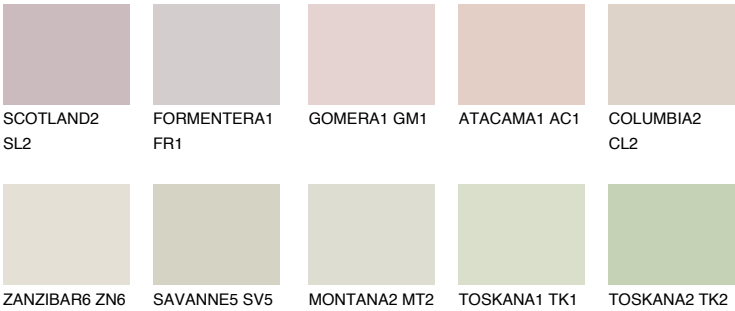

## MADEIRA2 MD2

66% **TSR** 64%

### Matching colours

#### COLOURS

#### INTENSE

For more information on plasters and paints, go to [www.ceresit.it](http://www.ceresit.it)

\*The presented colours refer to plasters and paints offered by Ceresit. Due to the use of digital techniques, the presented colours might not represent the original ones, thus they cannot be considered as a reliable colour presentation. We recommend checking the authentic colour samples.