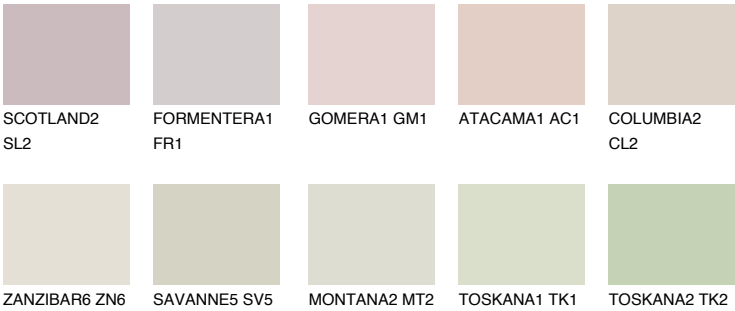

MADEIRA2 MD2

66% TSR 64%

Matching colours

COLOURS

INTENSE

For more information on plasters and paints, go to www.ceresit.it

*The presented colours refer to plasters and paints offered by Ceresit. Due to the use of digital techniques, the presented colours might not represent the original ones, thus they cannot be considered as a reliable colour presentation. We recommend checking the authentic colour samples.