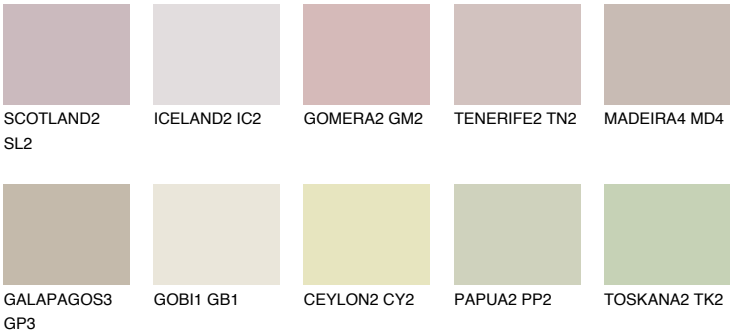

COLOUR DETAILS

MADEIRA3 MD3

52% TSR 50%

Matching colours

COLOURS

INTENSE

For more information on plasters and paints, go to www.ceresit.it

*The presented colours refer to plasters and paints offered by Ceresit. Due to the use of digital techniques, the presented colours might not represent the original ones, thus they cannot be considered as a reliable colour presentation. We recommend checking the authentic colour samples.