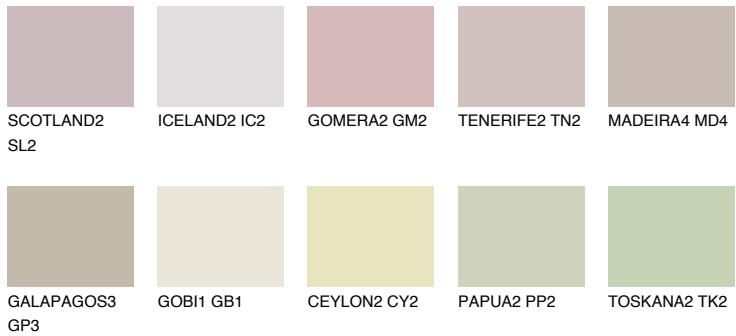

COLOUR DETAILS

MADEIRA3 MD3

52% TSR 50%

Matching colours

COLOURS

INTENSE

For more information on plasters and paints, go to www.ceresit.it

*The presented colours refer to plasters and paints offered by Ceresit. Due to the use of digital techniques, the presented colours might not represent the original ones, thus they cannot be considered as a reliable colour presentation. We recommend checking the authentic colour samples.