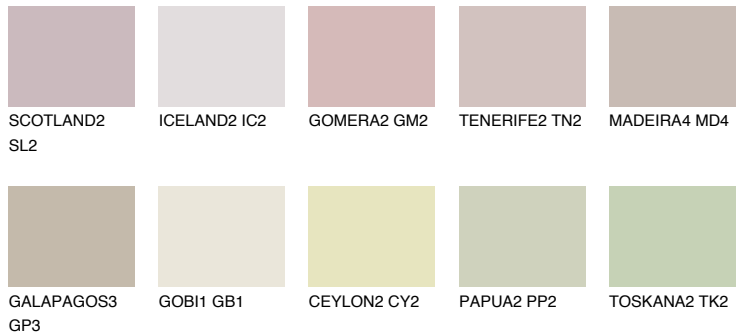

COLOUR DETAILS

MADEIRA3 MD3

52% TSR 50%

Matching colours

COLOURS

INTENSE

For more information on plasters and paints, go to www.ceresit.it

*The presented colours refer to plasters and paints offered by Ceresit. Due to the use of digital techniques, the presented colours might not represent the original ones, thus they cannot be considered as a reliable colour presentation. We recommend checking the authentic colour samples.