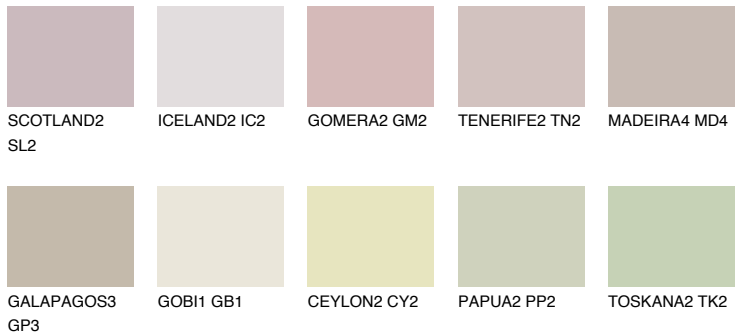

# COLOUR DETAILS

## MADEIRA3 MD3

52% TSR 50%

### Matching colours

#### COLOURS