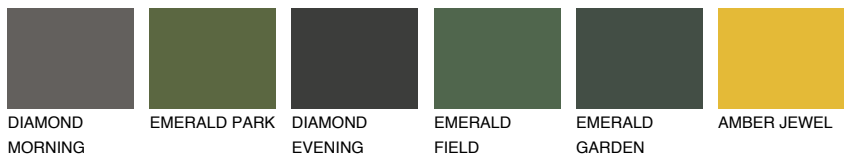

COLOUR DETAILS

MADEIRA4 MD4

51% TSR 49%

Matching colours

COLOURS

INTENSE

For more information on plasters and paints, go to www.ceresit.it

*The presented colours refer to plasters and paints offered by Ceresit. Due to the use of digital techniques, the presented colours might not represent the original ones, thus they cannot be considered as a reliable colour presentation. We recommend checking the authentic colour samples.