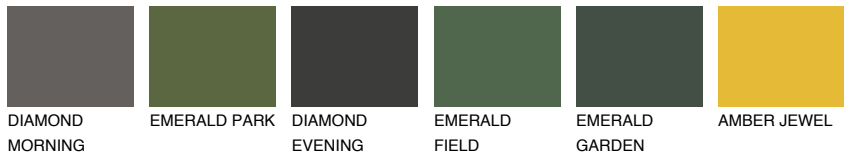

COLOUR DETAILS

MADEIRA4 MD4

51% TSR 49%

Matching colours

COLOURS

INTENSE

For more information on plasters and paints, go to www.ceresit.it

*The presented colours refer to plasters and paints offered by Ceresit. Due to the use of digital techniques, the presented colours might not represent the original ones, thus they cannot be considered as a reliable colour presentation. We recommend checking the authentic colour samples.