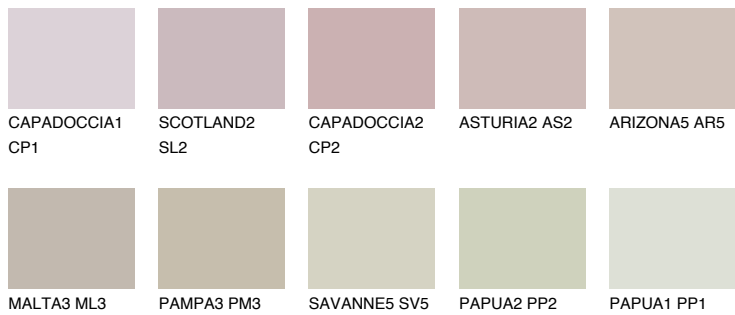

COLOUR DETAILS

MADEIRA4 MD4

51% TSR 49%

Matching colours

COLOURS

INTENSE

For more information on plasters and paints, go to www.ceresit.it

*The presented colours refer to plasters and paints offered by Ceresit. Due to the use of digital techniques, the presented colours might not represent the original ones, thus they cannot be considered as a reliable colour presentation. We recommend checking the authentic colour samples.