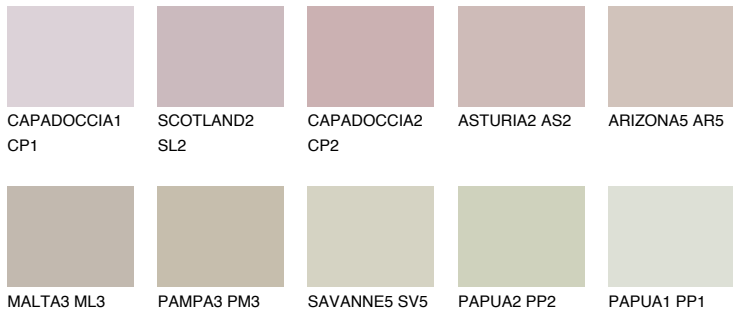

# COLOUR DETAILS

### Matching colours

#### COLOURS

#### INTENSE

For more information on plasters and paints, go to [www.ceresit.it](http://www.ceresit.it)

\*The presented colours refer to plasters and paints offered by Ceresit. Due to the use of digital techniques, the presented colours might not represent the original ones, thus they cannot be considered as a reliable colour presentation. We recommend checking the authentic colour samples.