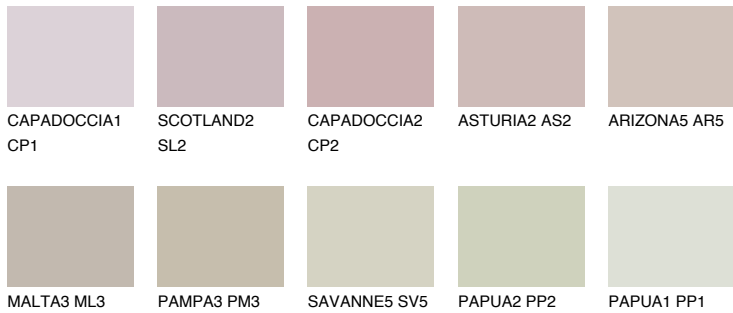

COLOUR DETAILS

MADEIRA4 MD4

51% TSR 49%

Matching colours

COLOURS

INTENSE

For more information on plasters and paints, go to www.ceresit.it

*The presented colours refer to plasters and paints offered by Ceresit. Due to the use of digital techniques, the presented colours might not represent the original ones, thus they cannot be considered as a reliable colour presentation. We recommend checking the authentic colour samples.