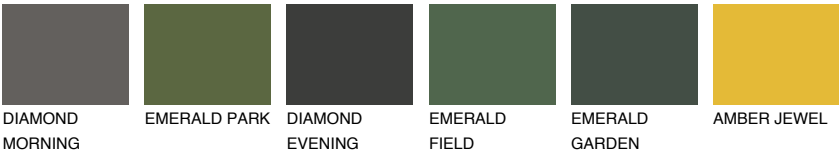

MADEIRA4 MD4

51% TSR 49%

Matching colours

COLOURS

INTENSE

For more information on plasters and paints, go to www.ceresit.it

*The presented colours refer to plasters and paints offered by Ceresit. Due to the use of digital techniques, the presented colours might not represent the original ones, thus they cannot be considered as a reliable colour presentation. We recommend checking the authentic colour samples.