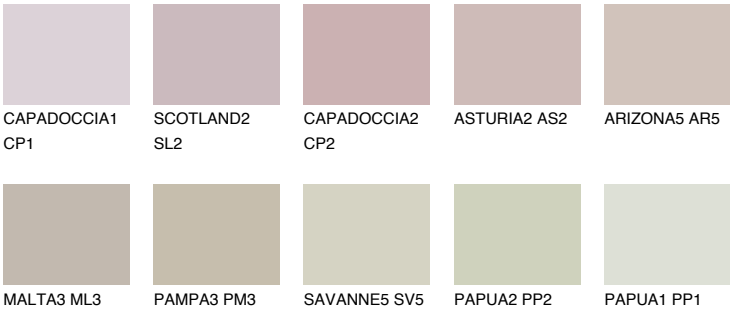

## MADEIRA4 MD4

51% TSR 49%

### Matching colours

#### COLOURS

#### INTENSE

For more information on plasters and paints, go to [www.ceresit.it](http://www.ceresit.it)

\*The presented colours refer to plasters and paints offered by Ceresit. Due to the use of digital techniques, the presented colours might not represent the original ones, thus they cannot be considered as a reliable colour presentation. We recommend checking the authentic colour samples.