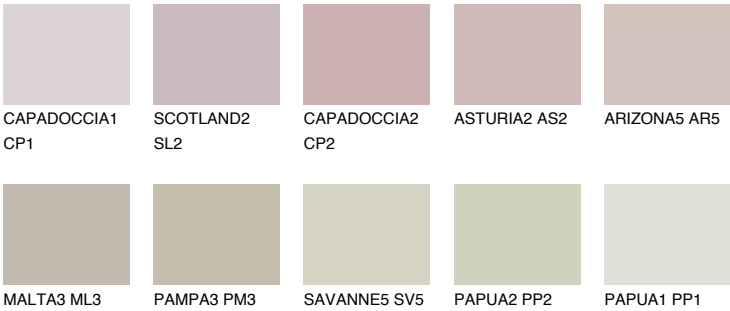

MADEIRA4 MD4

51% TSR 49%

Matching colours

COLOURS

INTENSE

For more information on plasters and paints, go to www.ceresit.it

*The presented colours refer to plasters and paints offered by Ceresit. Due to the use of digital techniques, the presented colours might not represent the original ones, thus they cannot be considered as a reliable colour presentation. We recommend checking the authentic colour samples.