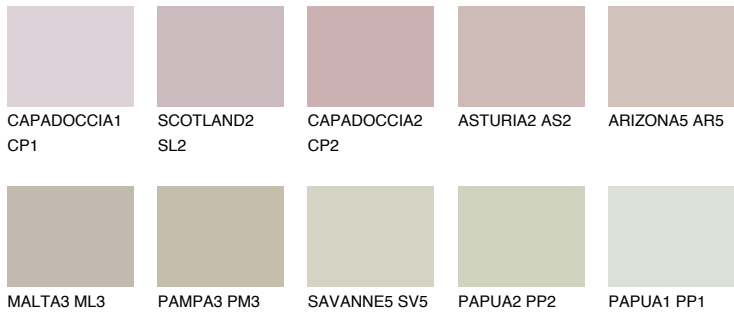

COLOUR DETAILS

MADEIRA4 MD4

51% TSR 49%

Matching colours

COLOURS

INTENSE

For more information on plasters and paints, go to www.ceresit.it

*The presented colours refer to plasters and paints offered by Ceresit. Due to the use of digital techniques, the presented colours might not represent the original ones, thus they cannot be considered as a reliable colour presentation. We recommend checking the authentic colour samples.