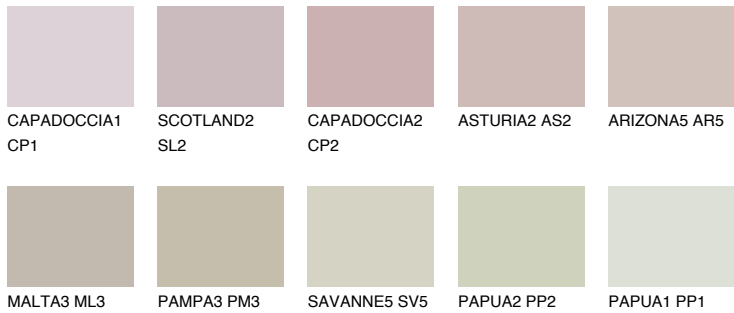

# COLOUR DETAILS

### Matching colours

#### COLOURS

#### INTENSE

For more information on plasters and paints, go to [www.ceresit.it](http://www.ceresit.it)

\*The presented colours refer to plasters and paints offered by Ceresit. Due to the use of digital techniques, the presented colours might not represent the original ones, thus they cannot be considered as a reliable colour presentation. We recommend checking the authentic colour samples.