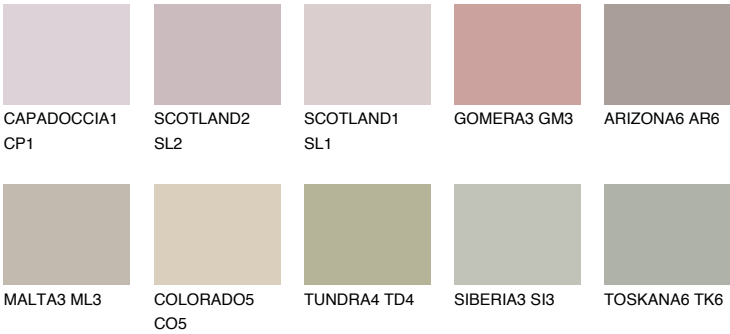

MADEIRA5 MD5

42% **TSR** 41%

Matching colours

COLOURS

INTENSE

For more information on plasters and paints, go to www.ceresit.it

*The presented colours refer to plasters and paints offered by Ceresit. Due to the use of digital techniques, the presented colours might not represent the original ones, thus they cannot be considered as a reliable colour presentation. We recommend checking the authentic colour samples.