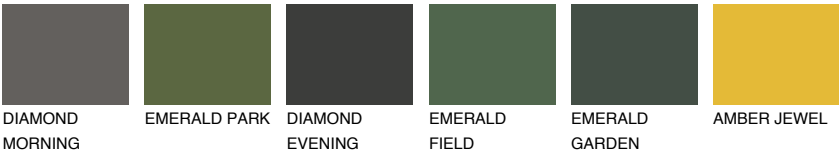

MADEIRA5 MD5

42% **TSR** 41%

Matching colours

COLOURS

INTENSE

For more information on plasters and paints, go to www.ceresit.it

*The presented colours refer to plasters and paints offered by Ceresit. Due to the use of digital techniques, the presented colours might not represent the original ones, thus they cannot be considered as a reliable colour presentation. We recommend checking the authentic colour samples.