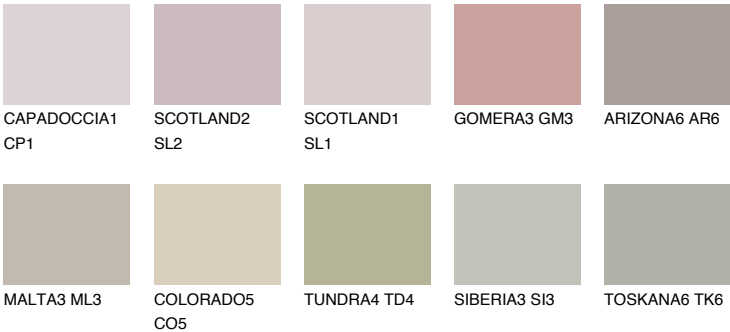

## MADEIRA5 MD5

42% **TSR** 41%

### Matching colours

#### COLOURS

#### INTENSE

For more information on plasters and paints, go to [www.ceresit.it](http://www.ceresit.it)

\*The presented colours refer to plasters and paints offered by Ceresit. Due to the use of digital techniques, the presented colours might not represent the original ones, thus they cannot be considered as a reliable colour presentation. We recommend checking the authentic colour samples.