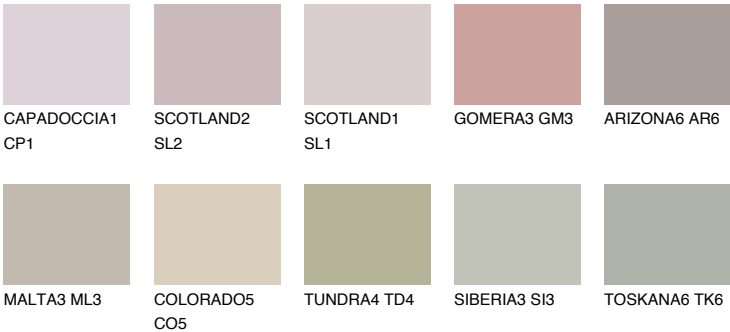

MADEIRA5 MD5

42% **TSR** 41%

Matching colours

COLOURS

INTENSE

For more information on plasters and paints, go to www.ceresit.it

*The presented colours refer to plasters and paints offered by Ceresit. Due to the use of digital techniques, the presented colours might not represent the original ones, thus they cannot be considered as a reliable colour presentation. We recommend checking the authentic colour samples.