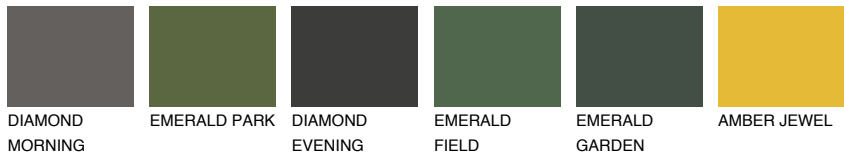

MADEIRA5 MD5

42% **TSR** 41%

Matching colours

COLOURS

INTENSE

For more information on plasters and paints, go to www.ceresit.it

*The presented colours refer to plasters and paints offered by Ceresit. Due to the use of digital techniques, the presented colours might not represent the original ones, thus they cannot be considered as a reliable colour presentation. We recommend checking the authentic colour samples.