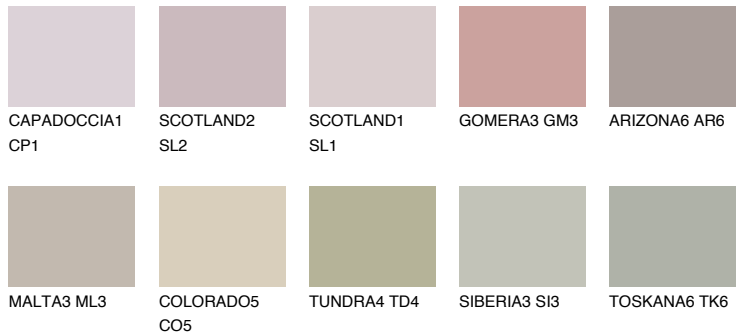

MADEIRA5 MD5

42% **TSR** 41%

Matching colours

COLOURS

INTENSE

For more information on plasters and paints, go to www.ceresit.it

*The presented colours refer to plasters and paints offered by Ceresit. Due to the use of digital techniques, the presented colours might not represent the original ones, thus they cannot be considered as a reliable colour presentation. We recommend checking the authentic colour samples.