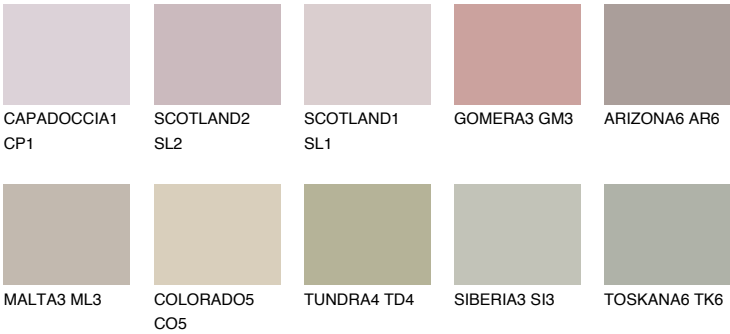

## MADEIRA5 MD5

42% **TSR** 41%

### Matching colours

#### COLOURS

#### INTENSE

For more information on plasters and paints, go to [www.ceresit.it](http://www.ceresit.it)

\*The presented colours refer to plasters and paints offered by Ceresit. Due to the use of digital techniques, the presented colours might not represent the original ones, thus they cannot be considered as a reliable colour presentation. We recommend checking the authentic colour samples.