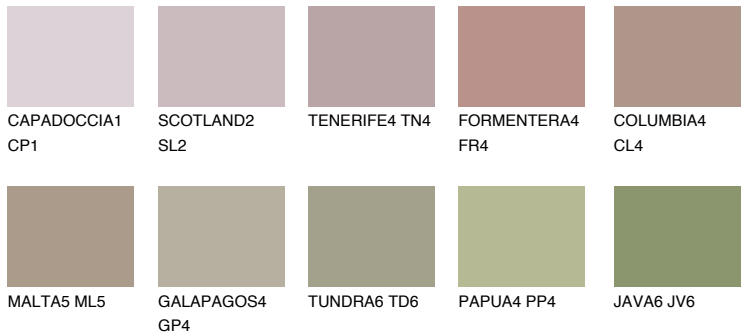

# COLOUR DETAILS

### Matching colours

#### COLOURS

#### INTENSE

For more information on plasters and paints, go to [www.ceresit.it](http://www.ceresit.it)

\*The presented colours refer to plasters and paints offered by Ceresit. Due to the use of digital techniques, the presented colours might not represent the original ones, thus they cannot be considered as a reliable colour presentation. We recommend checking the authentic colour samples.