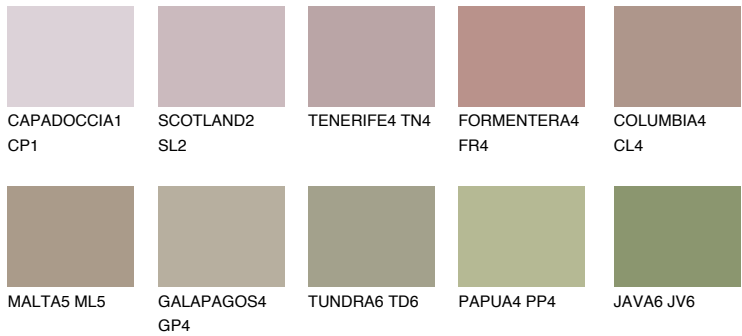

COLOUR DETAILS

MADEIRA6 MD6

☀ 29% **TSR** 28%

Matching colours

COLOURS

INTENSE

For more information on plasters and paints, go to www.ceresit.it

*The presented colours refer to plasters and paints offered by Ceresit. Due to the use of digital techniques, the presented colours might not represent the original ones, thus they cannot be considered as a reliable colour presentation. We recommend checking the authentic colour samples.