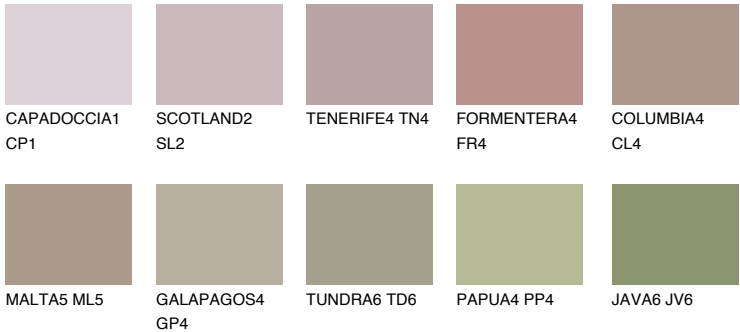

MADEIRA6 MD6

☀️ 29% **TSR 28%**

Matching colours

COLOURS

INTENSE

For more information on plasters and paints, go to
www.ceresit.it

*The presented colours refer to plasters and paints offered by Ceresit. Due to the use of digital techniques, the presented colours might not represent the original ones, thus they cannot be considered as a reliable colour presentation. We recommend checking the authentic colour samples.