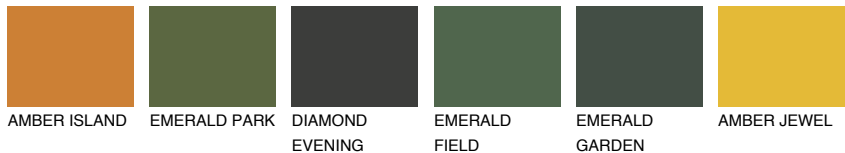

COLOUR DETAILS

MADEIRA6 MD6

☀ 29%   **TSR** 28%

Matching colours

COLOURS

INTENSE

For more information on plasters and paints, go to www.ceresit.it

*The presented colours refer to plasters and paints offered by Ceresit. Due to the use of digital techniques, the presented colours might not represent the original ones, thus they cannot be considered as a reliable colour presentation. We recommend checking the authentic colour samples.