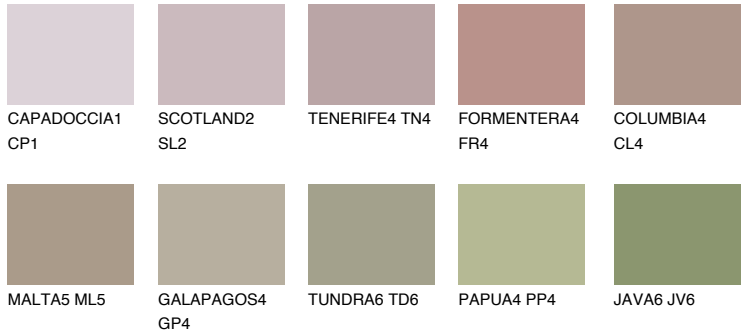

COLOUR DETAILS

MADEIRA6 MD6

☀ 29% **TSR** 28%

Matching colours

COLOURS

INTENSE

For more information on plasters and paints, go to www.ceresit.it

*The presented colours refer to plasters and paints offered by Ceresit. Due to the use of digital techniques, the presented colours might not represent the original ones, thus they cannot be considered as a reliable colour presentation. We recommend checking the authentic colour samples.