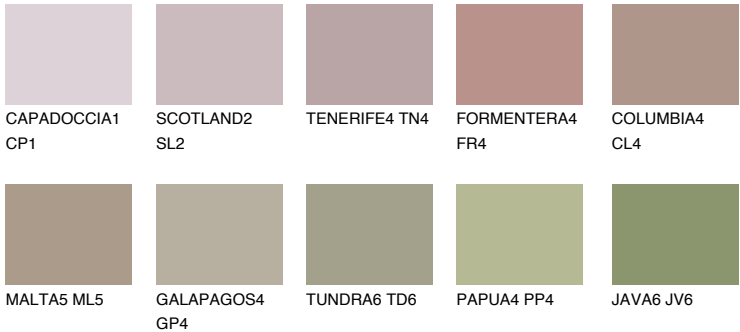

MADEIRA6 MD6

☀ 29%   **TSR** 28%

Matching colours

COLOURS

INTENSE

For more information on plasters and paints, go to www.ceresit.it

*The presented colours refer to plasters and paints offered by Ceresit. Due to the use of digital techniques, the presented colours might not represent the original ones, thus they cannot be considered as a reliable colour presentation. We recommend checking the authentic colour samples.