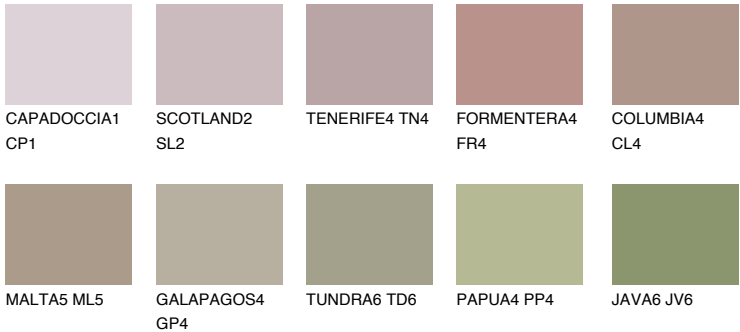

## MADEIRA6 MD6

☀ 29%    **TSR** 28%

### Matching colours

#### COLOURS

#### INTENSE

For more information on plasters and paints, go to [www.ceresit.it](http://www.ceresit.it)

\*The presented colours refer to plasters and paints offered by Ceresit. Due to the use of digital techniques, the presented colours might not represent the original ones, thus they cannot be considered as a reliable colour presentation. We recommend checking the authentic colour samples.