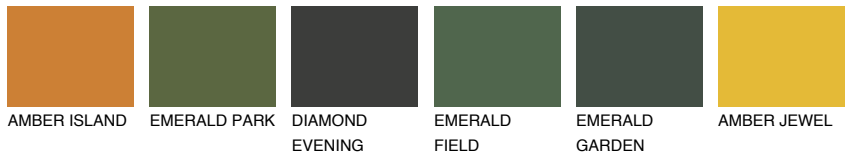

COLOUR DETAILS

MADEIRA6 MD6

☀ 29% **TSR** 28%

Matching colours

COLOURS

INTENSE

For more information on plasters and paints, go to www.ceresit.it

*The presented colours refer to plasters and paints offered by Ceresit. Due to the use of digital techniques, the presented colours might not represent the original ones, thus they cannot be considered as a reliable colour presentation. We recommend checking the authentic colour samples.