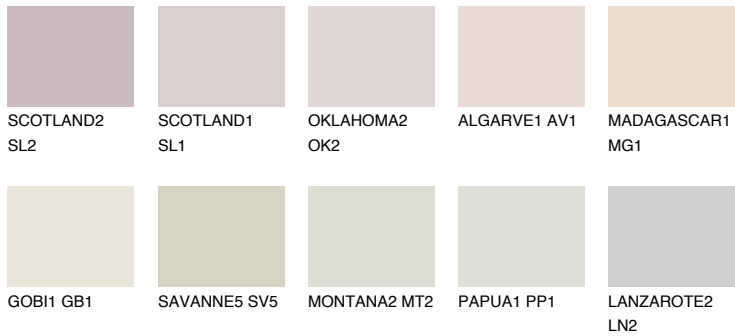

COLOUR DETAILS

COLUMBIA1 CL1

76% **TSR** 69%

Matching colours

COLOURS

INTENSE

For more information on plasters and paints, go to www.ceresit.it

*The presented colours refer to plasters and paints offered by Ceresit. Due to the use of digital techniques, the presented colours might not represent the original ones, thus they cannot be considered as a reliable colour presentation. We recommend checking the authentic colour samples.