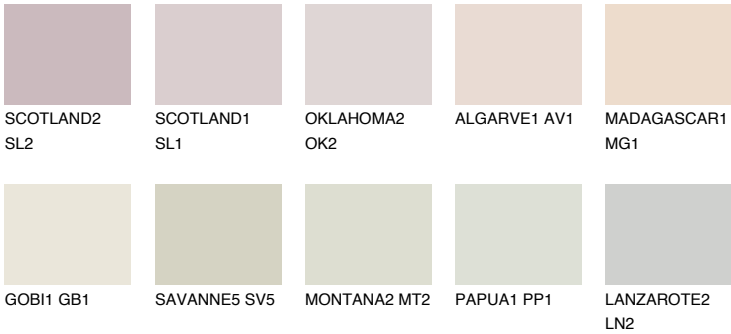

## COLUMBIA1 CL1

76% TSR 69%

### Matching colours

#### COLOURS

#### INTENSE

For more information on plasters and paints, go to [www.ceresit.it](http://www.ceresit.it)

\*The presented colours refer to plasters and paints offered by Ceresit. Due to the use of digital techniques, the presented colours might not represent the original ones, thus they cannot be considered as a reliable colour presentation. We recommend checking the authentic colour samples.