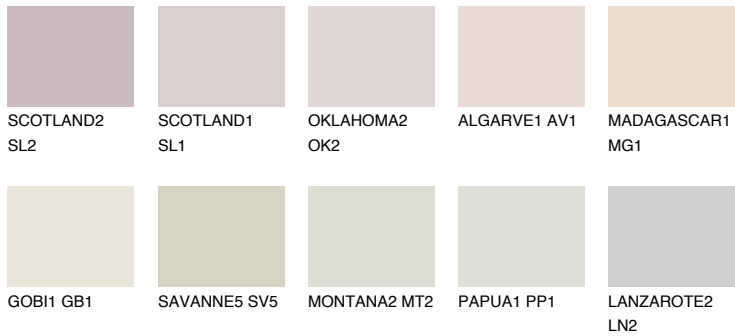

COLOUR DETAILS

COLUMBIA1 CL1

76% TSR 69%

Matching colours

COLOURS

INTENSE

For more information on plasters and paints, go to www.ceresit.it

*The presented colours refer to plasters and paints offered by Ceresit. Due to the use of digital techniques, the presented colours might not represent the original ones, thus they cannot be considered as a reliable colour presentation. We recommend checking the authentic colour samples.